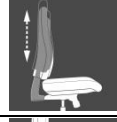

Fabric group: G (100% polypropylene)

Dimensions

Seat height: 45 - 55 cm
 Seat width: 47 cm
 Seat depth: 46 cm
 Backrest height: 57 cm
 Total height: 105-118 cm

Technical data

Weight: approx.14,0 - 17,0 kg
 Unit: 1/carton
 Pallet quantity: 8/pallet

Convenient swivel chair with high backrest in XXL Size

Seat height adjustable in various positions by safety gaslift

High, contour shaped backrest with spinal moulding and lumbar support, height adjustable in various positions

Incl. armrests "U2" – height adjustable, black

This product has the GS-sign of the Intertek in Fuerth and complies in this relation to all security requirements.

Max. user height 1.92 m | Max. user weight 110 kg | Max.using time / day 8 hours