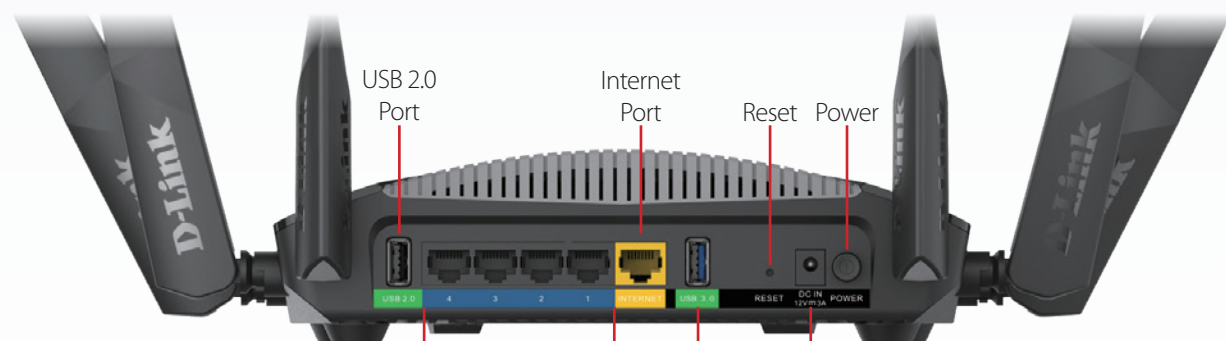

Back View

USB 2.0
Port

Internet
Port

Reset Power

LAN Ports

USB 3.0
Port

Power
Connector