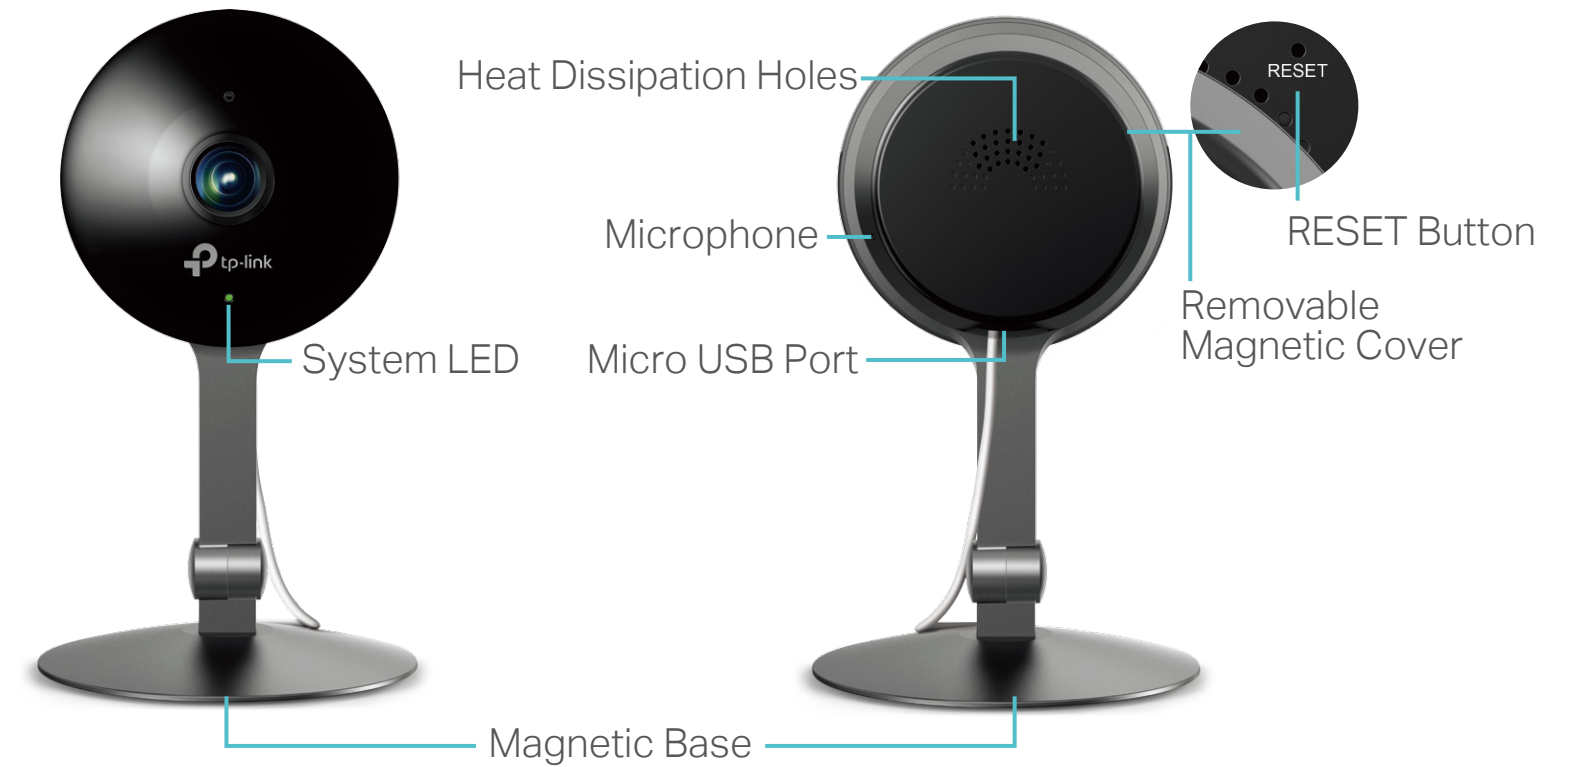

Specifications

Camera

Image Sensor: 1/2.7"(Φ6.6)

Resolution: 1920 x1080

Lens: F/NO: 2.0; Focal Length: 3.21mm

Viewing Angle: FOV = 130°

Audio

Audio Communication: 2-way audio

Audio Input & Output:

Built-in microphone and speaker

Video

Video Compression: H.264

Frame Rate: Up to 30fps

Video Streaming: 1080p

Audio Compression: AAC

Network

Wireless Rate:

11Mbps(802.11b)

54Mbps(802.11g)

150Mbps(802.11n)

433Mbps(802.11ac)

Frequency:2.4GHz, 5GHz

Wireless Security: WEP, WPA/WPA2-PSK

Security: 128 bit AES encryption with SSL/TLS

Hardware

Ports & Connections: Micro USB port

Button: RESET button

Indicator LED: System LED

Adapter Input: 100-120VAC, 50/60Hz, 0.2A

Adapter Output: 5.0VDC, 1.0A

Dimensions (W x D x H):

3.1 x 3.1 x 5.4 in. (79 x 79 x 137mm)

Activity Notifications

Input Trigger:

Motion detection, audio detection

Output Notification:

Push notification

System

Regulatory Certification: FCC, IC, CE

System Requirements: iOS 9+, Android 4.4x+

Environment

Operating Temperature:

0°C~40°C (32°F~104°F)

Storage Temperature:

-20°C~70°C (-4°F~158°F)

Operating Humidity:

10%~90%RH non-condensing

Storage Humidity:

5%~90%RH non-condensing

Package Contents

Kasa Cam

Camera stand with magnetic base

Mounting screws

Power adapter

USB cable

Quick Start Guide