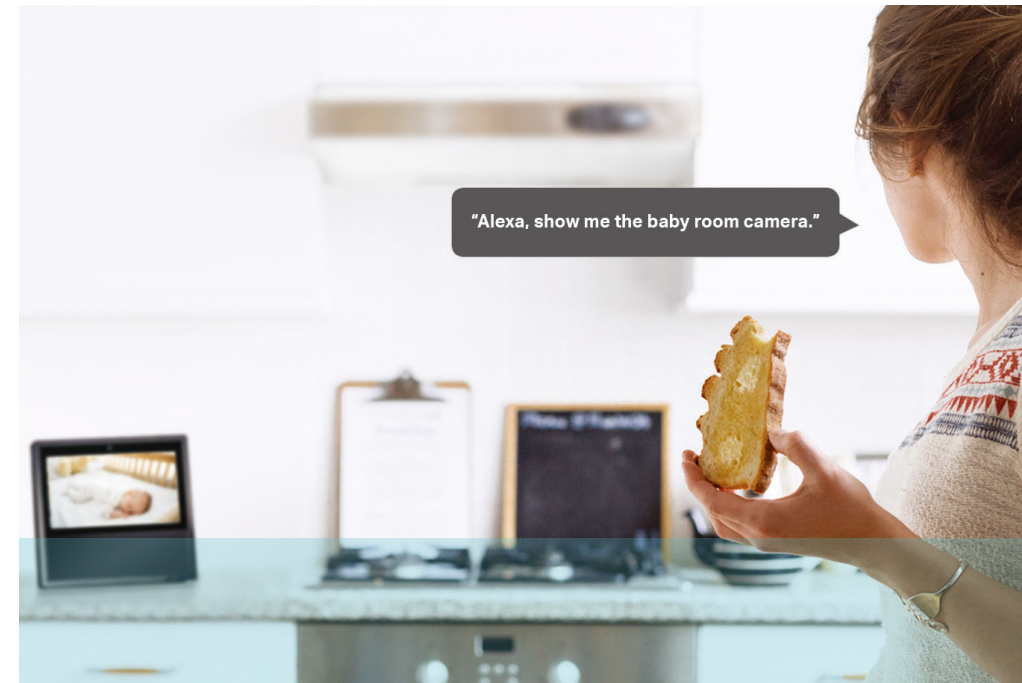

Kasa Cam

Made for Security.
Ready for Life.

1080p Smart Home Security Camera

Protect your home and keep watch over those you care about most. Kasa Cam is designed to deliver clear 1080p video the moment you start streaming, keeping you connected to your home anywhere you go.

Features

Feel Like You're There

Not all 1080p cameras are the same. Kasa Cam is fine-tuned to deliver rich colors, balanced lighting and sharp video quality, even while live-streaming footage. Plus, it uses night vision to make sure you can monitor your home around the clock.

Personalize Security Camera

Kasa Cam makes it easy to keep an eye on your family with instant notifications and motion and audio detection. You can customize your Kasa experience with activity zones to only send alerts that matter the most to you.

Control with Your Voice

Kasa Cam pairs with Echo Show, so you can use your voice to control it even when your hands are full.

Protect Every Pixel

We know your privacy is important to you, which is why every bit of your video is protected with industry-standard 128 bit AES encryption with SSL/TLS.