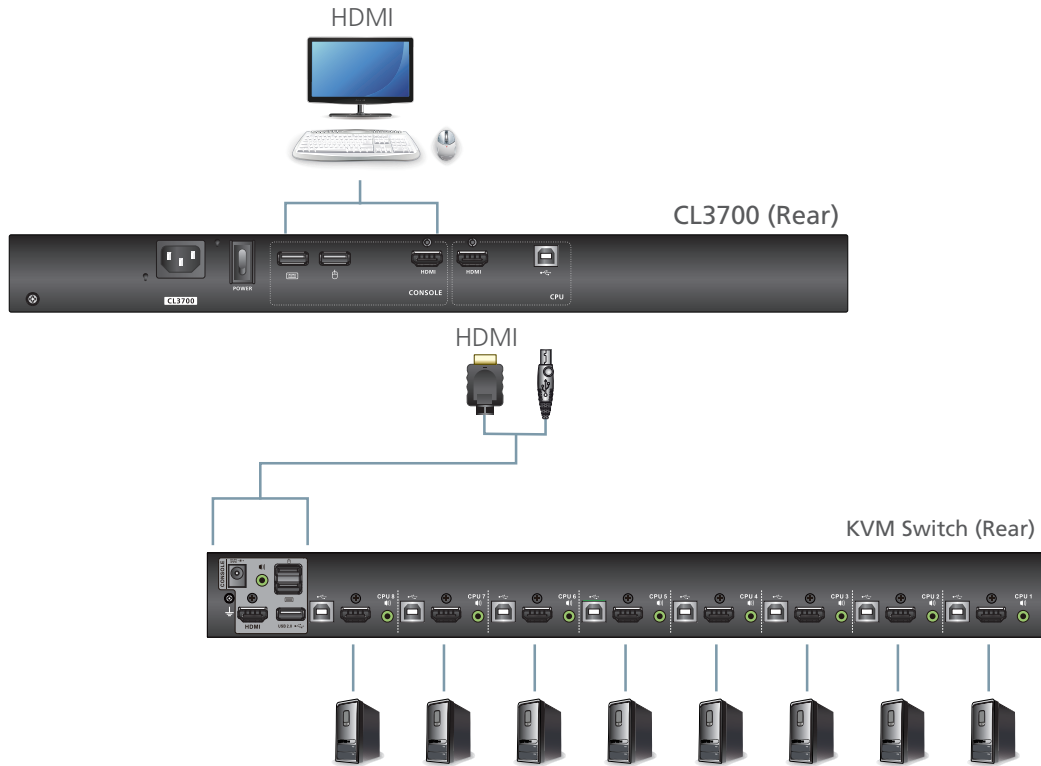

Optional

Single Person Easy Installation Kit

Slideaway™ LCD KVM switches/consolas allow you to choose from a host of optional rack mount kits to meet your needs, including the Single Person Easy Installation Rack Mount Kit, which streamlines the rack mounting process.

Normal rack mounting procedures call for at least two people to rack mount a KVM switch/console. The Single Person Easy Installation Rack Mount Kit enables one person to rack mount a Slideaway™ LCD KVM switch/console. In just a matter of minutes, your new Slideaway™ LCD KVM switch/console can go from the box to the rack.

For convenience and flexibility, there is one standard, and two optional rack mounting kits available:

Standard Rack Mount Kit	Depth (cm)
Short (Standard)	42 – 72

Easy Installation Rack Mount Kit	Depth (cm)
2X-041G (Short / Optional)	42 – 70
2X-042G (Long / Optiona)	68 - 105