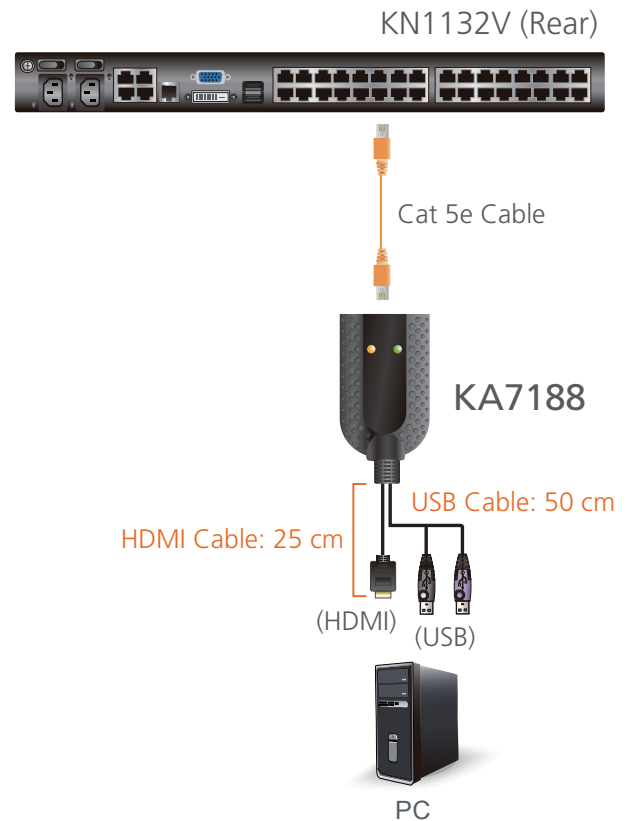

USB HDMI Virtual Media KVM Adapter Cable (Support Smart Card Reader and Audio De-Embedder) KA7188

- The KA7188 KVM Adapter Cable connects a KVM switch to the HDMI video and USB ports of a target computer.* The KA7188 supports HDMI output and provides two USB plugs to connect a target computer for keyboard/mouse, Virtual Media, or Smart Card/CAC Reader functions.**

The KA7188 supports Audio De-Embedder, which extracts the audio from an HDMI signal. More advanced features of KA7188 include the small size and lightweight design, as well as superior signal compensation and delay skew technologies for greatly enhanced video quality.

Features

- Connects a KVM switch to the HDMI video and USB ports of a target computer*
- Supports Audio De-Embedder
- Auto Signal Compensation (ASC), no DIP switch setting needed for different distances
- Keyboard and mouse emulation – keeps your server functioning smoothly when it's disconnected from the switch's KVM port or is relocated to a different KVM port
- Virtual Media Support**
- Smart Card / CAC Reader Support**
- Superior video quality - supports resolution up to 1920 x 1200 (Reduced blanking)***
- Built in ASIC for greater reliability and compatibility
- Compact size
- Firmware upgradeable

***This maximum resolution may vary depending on the transmission distance. For more details, please refer to the product pages of the connected KVM switches.

Specifications

Function	KA7188
Connectors	
Link	1 x RJ-45 Female
Computer	2 x USB Type A Male
	1 x HDMI Male
LEDs	
Link	1 (Green)
Power	1 (Orange)
Physical Properties	
Housing	Plastic
Weight	0.11 kg
Dimensions (L x W x H)	9.10 x 5.60 x 2.14 cm