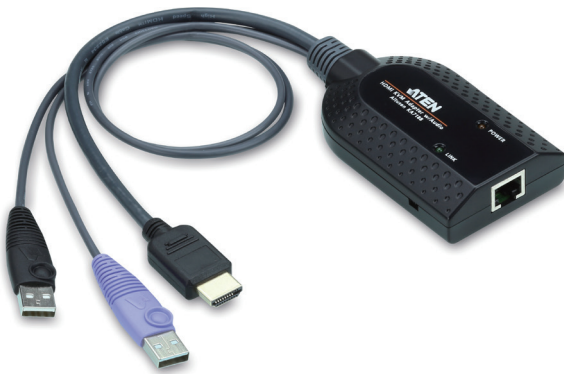

USB HDMI Virtual Media KVM Adapter Cable (Support Smart Card Reader and Audio De-Embedder) KA7188

- The KA7188 KVM Adapter Cable connects a KVM switch to the HDMI video and USB ports of a target computer.* The KA7188 supports HDMI output and provides two USB plugs to connect a target computer for keyboard/mouse, Virtual Media, or Smart Card/CAC Reader functions.**

The KA7188 supports Audio De-Embedder, which extracts the audio from an HDMI signal. More advanced features of KA7188 include the small size and lightweight design, as well as superior signal compensation and delay skew technologies for greatly enhanced video quality.

Features

- Connects a KVM switch to the HDMI video and USB ports of a target computer*
- Supports Audio De-Embedder
- Auto Signal Compensation (ASC), no DIP switch setting needed for different distances
- Keyboard and mouse emulation – keeps your server functioning smoothly when it's disconnected from the switch's KVM port or is relocated to a different KVM port
- Virtual Media Support**
- Smart Card / CAC Reader Support**
- Superior video quality - supports resolution up to 1920 x 1200 (Reduced blanking)***
- Built in ASIC for greater reliability and compatibility
- Compact size
- Firmware upgradeable

***This maximum resolution may vary depending on the transmission distance. For more details, please refer to the product pages of the connected KVM switches.

Specifications

Function	KA7188
Connectors	
Link	1 x RJ-45 Female
Computer	2 x USB Type A Male
	1 x HDMI Male
LEDs	
Link	1 (Green)
Power	1 (Orange)
Physical Properties	
Housing	Plastic
Weight	0.11 kg
Dimensions (L x W x H)	9.10 x 5.60 x 2.14 cm