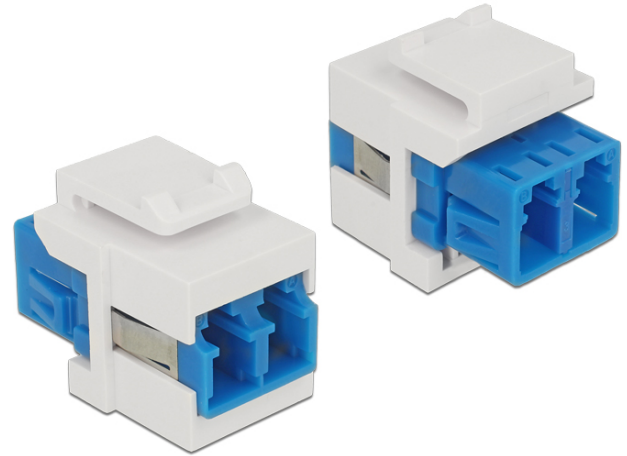

# Delock Keystone module LC Duplex female > LC Duplex female single-mode

## Description

This module by Delock can be used to extend fiber optic cables. With its standardised dimensions it can be used for easy snap-in mounting in e.g. a Keystone patch panel, face plate or surface-mount box.

## Specification

- Connectors:
  - 1 x LC Duplex female >
  - 1 x LC Duplex female
- For single-mode or multi-mode fiber
- Zirconium ceramic sleeve
- With dust cover
- For Keystone ports with 19.2 x 14.9 mm
- Colour: white
- Dimensions (LxWxH): ca. 29.2 x 22.1 x 17.8 mm