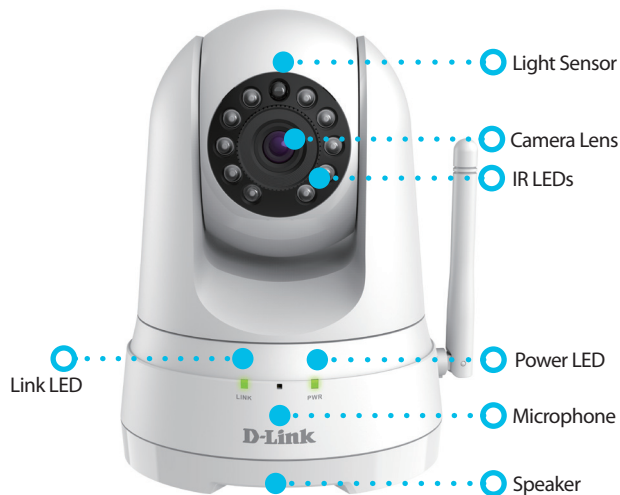

Instant Access Anywhere with mydlink®

Enhanced with the mydlink® app, the DCS-8525LH makes it easier and more convenient for you to keep an eye on your family, home or office, no matter where you are. You can view your camera's live video through the mydlink® website¹. With the mydlink® app, you can quickly and easily view your camera feed from anywhere using a Wi-Fi or cellular connection, anytime.

Anytime, Anywhere Access with mydlink® Cloud Recording

With a mydlink® cloud recording subscription, you can have peace of mind with your video recordings from your DCS-8525LH sent automatically to a cloud server. You can play back recordings from the cloud or download video clips to your mobile device from anywhere, anytime through the Internet. Access real-time live views of your cameras using the mydlink® mobile app and set automated schedules via your mobile device, no matter where you are.

Product Images

Front View