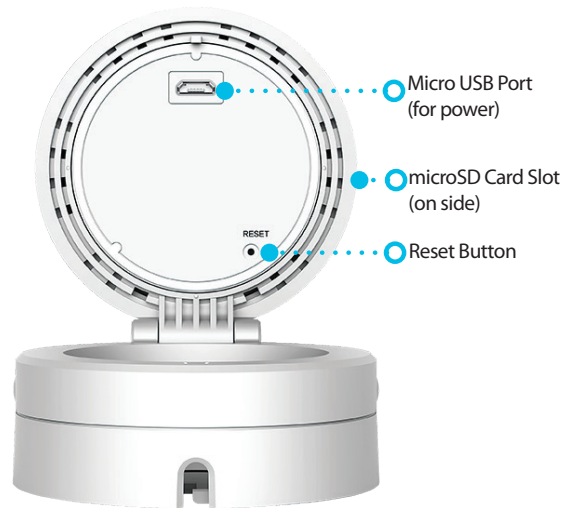

Connections View

Technical Specifications

Camera

Hardware Profile	• 1/4" Progressive CMOS sensor • 5m (16 ft) IR illumination distance • Minimum illumination: • B/W (Night Mode), IR LEDs on: 0 lux • Built-in Infrared-Cut Removable (ICR) Filter module • Fixed length 2.55 mm	• Aperture F2.2 • Angle of view (16:9): • Horizontal: 96° • Vertical: 53° • Diagonal: 120° • Built-in microphone
Image Features	• Configurable image size • Configurable sound level detection	• Configurable motion detection windows
Video Compression	• Simultaneous H.264/MJPEG format compression	• JPEG for still images
Video Resolution	• 720p (1280 x 720), VGA (640 x 352) at up to 30 fps	
Audio Support	• MPEG-2 AAC LC	

Network