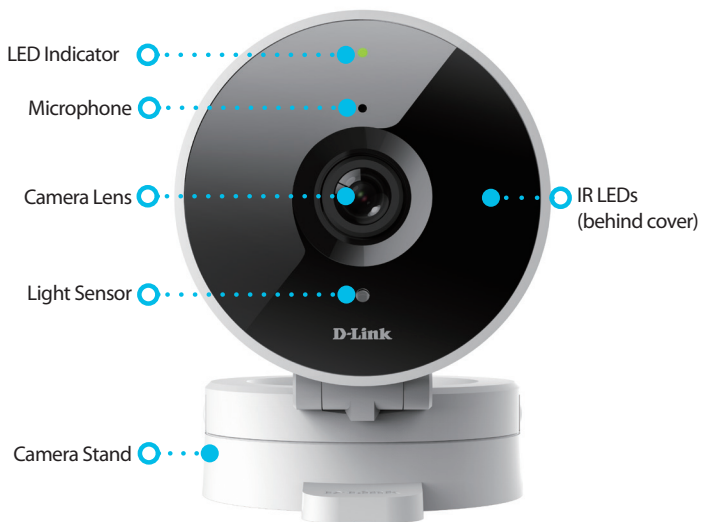

Anytime, Anywhere Access with mydlink® Cloud Recording

Enhanced with mydlink® cloud recording support, the DCS-8010LH makes it easy and convenient for you to look after your family and check up on your home or office. With a mydlink® cloud recording subscription, you can have peace of mind with your video recordings sent automatically to a cloud server. Play back recordings from the cloud or download video clips to your mobile device from anywhere, anytime through the Internet. Access real-time live views of your cameras using the mydlink® mobile app and set automated schedules via your mobile device, no matter where you are.

Product Image

Front View