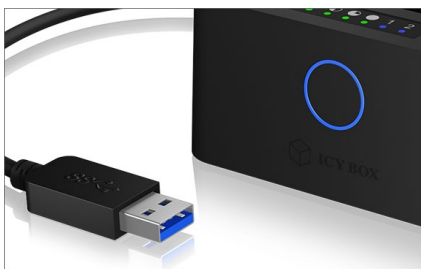

ICY BOX IB-2502CL-U3

2 bay Docking and CloneStation for 2.5" SATA HDD and SSD

Key features

- Bootable SSD/HDD cloning without PC (stand alone)
- HDD/SSD Docking and CloneStation with integrated USB cable (50 cm length)
- Supports 2.5" SATA HDD/SSD, capacity unlimited
- Supports SATA III, 6 Gbit/s
- USB 3.0 host interface with up to 5 Gbit/s and UASP
- LED for power and HDD/SSD access
- Plug & Play and HotSwap

Packing content

1x IB-2502CL-U3, 1x wall power supply, 1x manual

JBOD Docking- and Clone Station

Connecting a lot of different SSDs to your devices is a good reason to use this double docking station. It can hold two 2.5" SATA HDDs and SSDs. The 2.5" HDDs might have a height of 12.5 mm, even 15 mm. The springs will hold your storage medium safely in place. USB 3.0 and UASP Support accelerate the transfer of huge data, e.g. of movies, enormously.

Technical data

Model	IB-2502CL-U3
Article no.	60135
EAN code	4250078164692
Brand	ICY BOX
Colour	Black
Material	Plastic
Chipset	JMS561
HDD/SSD interface	2x 2.5" SATA
External data interface	1x USB 3.0, integrated cable: USB Type-A (host PC). Compatible with USB 2.0

ICY BOX **IB-2502CL-U3**

2 bay Docking and CloneStation for 2.5" SATA HDD and SSD

Time savings

The IB-2502CL-U3 offers space for two 2.5" hard drives or SSDs and holds them in place with a spring mechanism for maximum stability. You can write or read them at the same time which can save a significant amount of time. The hard disk capacity is unlimited.