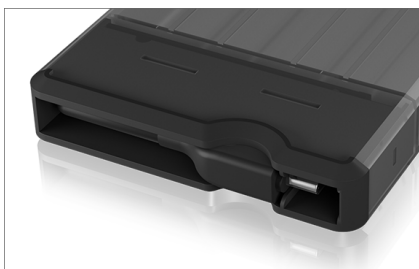

ICY BOX IB-235-C31

USB Type-C™ Enclosure for 2.5" HDD/SSD

Key features

- External Type-C™ enclosure for 2.5" SATA HDD/SSD
- Interface to PC: USB 3.1 (Gen 2) Type-C™, up to 10 Gbit/s
- HDD height up to 9.5 mm, capacity not limited
- Toolless installation
- Compatible with Windows, macOS, Linux

Packing content

1x IB-235-C31, 1x manual

Everything on board

You know the situation, you want to connect a device but one thing is missing, the appropriate cable. With the IB-235-C31 those are moments of the past, because the USB Type-C™ cable is integrated into the case. The lightweight plastic housing with the simple hinged lid enables tool-free installation with a maximum hard disk height of 9.5 mm.

Technical data

Model	IB-235-C31
Article no.	60320
EAN code	4250078166467
Brand	ICY BOX
Colour	Black
Material	Plastic
HDD interface	1x SATA 2.5" HDD/SSD
Chipset	VL716

External data interface	USB 3.1 Gen 2 Type-C™
Transfer rate	Up to 10 Gbit/s
HDD height	Up to 9.5 mm
HDD capacity	Unlimited
HotSwap	Yes
Plug & Play	Yes
Operating system	Windows, macOS, Linux
LED	Power and HDD access
Power supply	Bus power

ICY BOX **IB-235-C31** USB Type-C™ Enclosure for 2.5" HDD/SSD

The height is crucial

Hard disks and SSDs with a height of up to 9.5 mm can be accommodated in the enclosure. It's especially suitable for SSDs, since they can work even faster than the conventional HDDs.