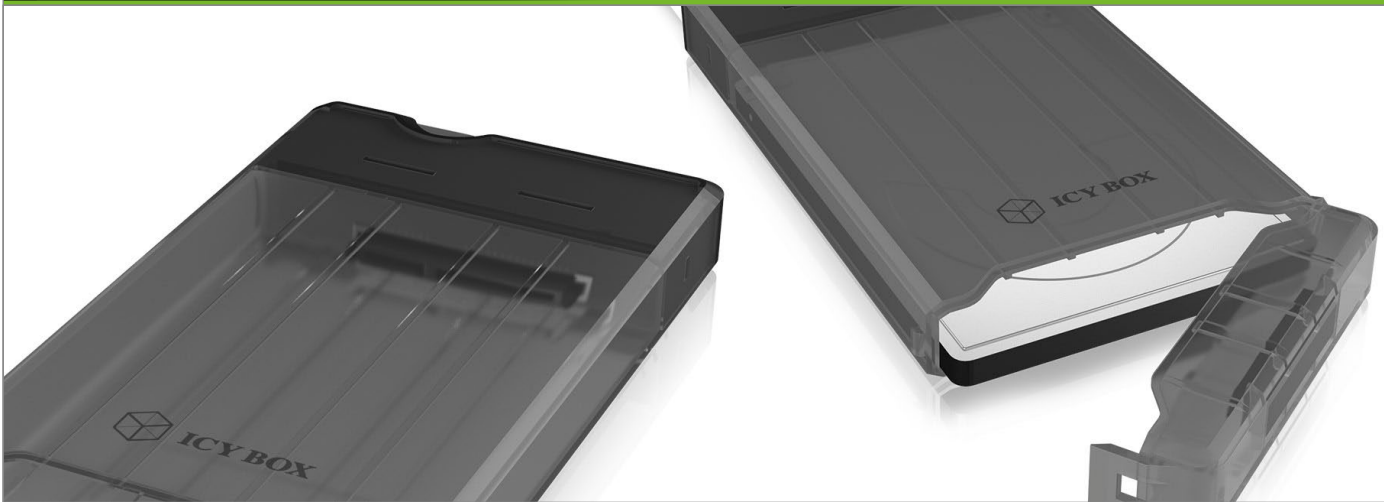

ICY BOX IB-235-C31

USB Type-C™ Enclosure for 2.5" HDD/SSD

Key features

- External Type-C™ enclosure for 2.5" SATA HDD/SSD
- Interface to PC: USB 3.1 (Gen 2) Type-C™, up to 10 Gbit/s
- HDD height up to 9.5 mm, capacity not limited
- Toolless installation
- Compatible with Windows, macOS, Linux

Packing content

1x IB-235-C31, 1x manual

Everything on board

You know the situation, you want to connect a device but one thing is missing, the appropriate cable. With the IB-235-C31 those are moments of the past, because the USB Type-C™ cable is integrated into the case. The lightweight plastic housing with the simple hinged lid enables tool-free installation with a maximum hard disk height of 9.5 mm.

Technical data

Model	IB-235-C31
Article no.	60320
EAN code	4250078166467
Brand	ICY BOX
Colour	Black
Material	Plastic
HDD interface	1x SATA 2.5" HDD/SSD
Chipset	VL716

External data interface	USB 3.1 Gen 2 Type-C™
Transfer rate	Up to 10 Gbit/s
HDD height	Up to 9.5 mm
HDD capacity	Unlimited
HotSwap	Yes
Plug & Play	Yes
Operating system	Windows, macOS, Linux
LED	Power and HDD access
Power supply	Bus power

ICY BOX **IB-235-C31** USB Type-C™ Enclosure for 2.5" HDD/SSD

The height is crucial

Hard disks and SSDs with a height of up to 9.5 mm can be accommodated in the enclosure. It's especially suitable for SSDs, since they can work even faster than the conventional HDDs.