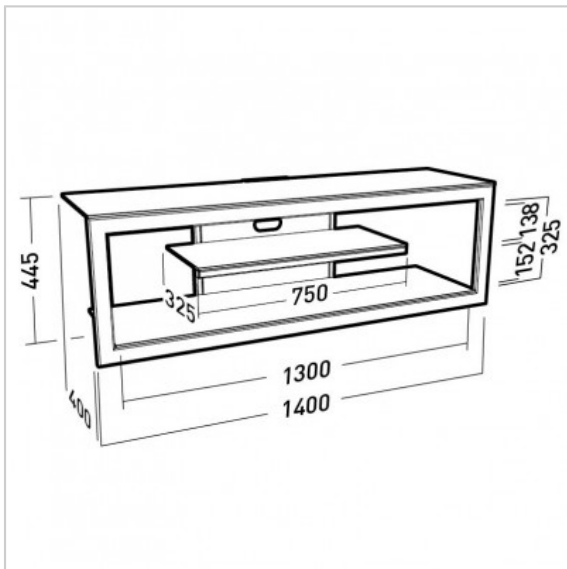

Smile

Réf. : 035268

TV stand, 1400 mm

TECHNICAL SPECIFICATIONS

Color	Black + White
Product type	Furniture
Function	without column
Size of your screen	40"-75"
Max weight	60
Material	steel + tempered glass
Finish	White textured epoxy paint with sating finish + black screen-printed glass
Cable Management	Yes
Ground measurement	1400 x 400
Installation time	5
Persons for mounting	1

EN SAVOIR PLUS

- Upper shelf in black tempered 8 mm glass
- Middle and lower shelves in black tempered 6 mm screen printed glass
- Steel structure ; textured and satin white epoxy painting
- Upper shelf locked
- Openings and cable duct at the rear
- Assembly in 5 mn, no tools needed