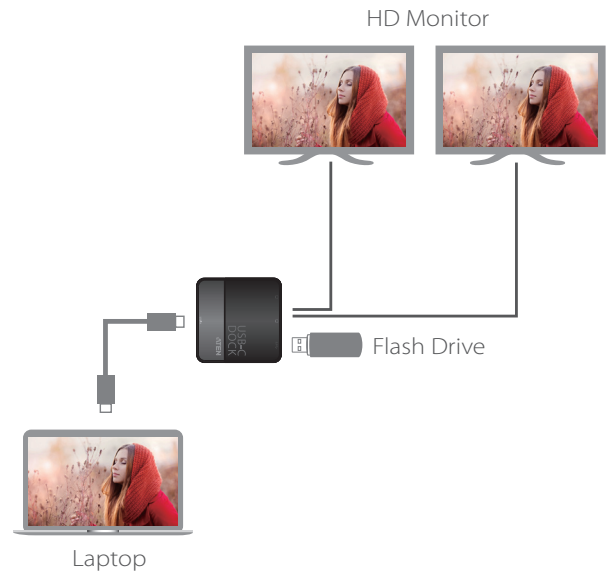

USB-C Dual-HDMI Mini Dock UH3233

- The ATEN UH3233 is a USB-C Dual-HDMI Mini Dock which transforms your USB-C device to a dual monitor workstation. It's compliant with the latest USB 3.1 Type-C specifications and supports dual display mode. The UH3233 can route video from the source device to two HDMI monitors, splitting the video transmission for a dual-view display via a single cable while maintaining a high quality resolution up to 1080p.

The UH3233 uses USB-C connections to deliver reliable high-speed data transfers. You can connect up to 128 additional peripherals, including Dual HDMI and USB 3.1 Gen1 devices. The UH3233's slim and light design makes it ideal to maximize your workspace and travel with for business on the go.

Features

- USB 3.1 Gen1 compliant
- Connects a computer to two HDMI monitors with Dual-View output
- Supports 4K (UHD) resolutions via single display output*
- Supports dual-display video output up to 1920 x 1080 simultaneously**
- USB 3.1 Gen1 port with data transfer rates up to 5 Gbps
- Plug and Play – no drivers or external power adapter needed

Specifications

Function	UH3233
Computer Connections	1
Connectors	
Computer	1 x USB-C Female (Black)
Device	1 x USB3.1 Gen1 Type-A Female (Blue)
Video Output	2 x HDMI Female (Black)
LEDs	
Power	1 (Blue/Orange)
Video Resolution	
	Single View: HDMI - 3840 x 2160 @ 30*
	Dual View: HDMI - 1920 x 1200 @ 60**
Power	
Consumption	DC5V , 15W
Package Contents	1 x 1m USB-C Cable
Environmental	
Operating Temperature	0° to 40° C
Storage Temperature	-20° to 60° C
Humidity	0 - 80% RH, Non-condensing
Physical Properties	
Housing	Plastic
Weight	0.10 kg
Dimensions (L x W x H)	9.37 x 9.30 x 2.68 cm