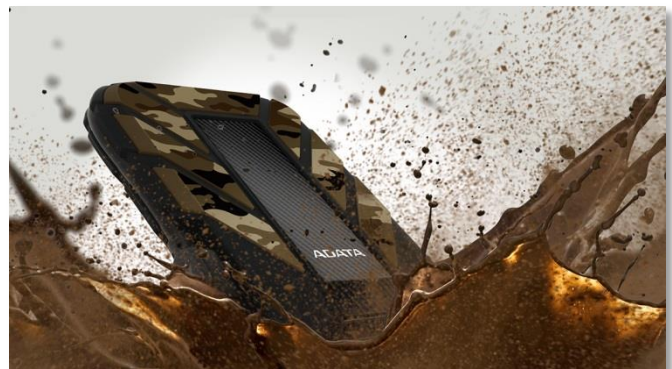

HD710M Pro External Hard Drive

CAMOUFLAGE, HEAVILY ARMED AND UNDEFEATED STRONG

HD710M Pro External Hard Drive

The HD710M Pro external hard drive is the ultimate choice for external storage! It boasts outstanding storage capacity, protection against dust and moisture that surpasses IP68 standards, and military-grade shock-resistance capabilities. With its triple-layered anti-shock design, users can rest easy knowing that their data is safe in the most durable of hands.

Military-Grade Anti-Shock Technology

The HD710M Pro boasts three layers of anti-shock technology, which means it offers military-grade durability for your data. The device can even withstand drops from up to 1.5m in height. Settle for nothing but the best!

Ingress Protection Beyond IP68

HD710M Pro can offer protection against dust and water that goes beyond the highest-level IP68 standards. In particular, the HD710M can withstand 60 minutes submerged at 2 meters, giving it water protection that exceeds IPX8.

User-Friendly Waterproof Covering

The HD710M Pro differentiates itself from other storage solutions with its user-friendly waterproof cover. There's no need to fiddle with inconvenient coverings, simply slip the cover over the HD710M Pro and buckle it into place.