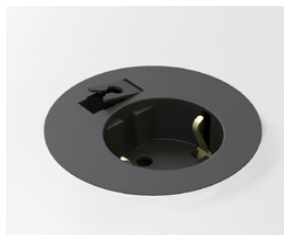

Powerdot

Midi Ø 60 mm

Even smaller...

The 60 mm Powerdot meets the demand for a fancy access point including power, and any cables that can be fitted through. The PM61 model has instead a powerful USB-charger for your convenience. It may be mounted in a standard 60 mm hole or integrated in the tabletop with a milled edge for a stylish flush appearance.

935-PM60W POWERDOT MIDI, WHITE
1 POWER, 1 CABLE PORT WITH CLIPS
1.7 M CONNECTION (SCHUKO)
FIXED LEVEL. HEIGHT 64 MM

935-PM60 POWERDOT MIDI, BLACK
1 POWER, 1 CABLE PORT WITH CLIPS
1.7 M CONNECTION (SCHUKO)
FIXED LEVEL. HEIGHT 64 MM

935-PM61W POWERDOT MIDI, WHITE
1 POWER, 1 USB-CHARGER (2.1A)
1.7 M CONNECTION (SCHUKO)
FIXED LEVEL. HEIGHT 83 MM

935-PM61 POWERDOT MIDI, BLACK
1 POWER, 1 USB-CHARGER (2.1A)
1.7 M CONNECTION (SCHUKO)
FIXED LEVEL. HEIGHT 83 MM