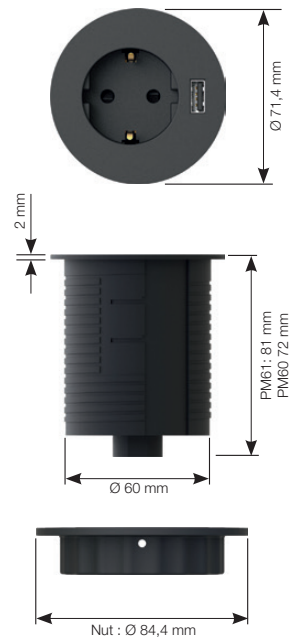

Powerdot

Midi Ø 60 mm

Even smaller...

The 60 mm Powerdot meets the demand for a fancy access point including power, and any cables that can be fitted through. The PM61 model has instead a powerful USB-charger for your convenience. It may be mounted in a standard 60 mm hole or integrated in the tabletop with a milled edge for a stylish flush appearance.

935-PM60W POWERDOT MIDI, WHITE
1 POWER, 1 CABLE PORT WITH CLIPS
1.7 M CONNECTION (SCHUKO)
FIXED LEVEL. HEIGHT 64 MM

935-PM60 POWERDOT MIDI, BLACK
1 POWER, 1 CABLE PORT WITH CLIPS
1.7 M CONNECTION (SCHUKO)
FIXED LEVEL. HEIGHT 64 MM

935-PM61W POWERDOT MIDI, WHITE
1 POWER, 1 USB-CHARGER (2.1A)
1.7 M CONNECTION (SCHUKO)
FIXED LEVEL. HEIGHT 83 MM

935-PM61 POWERDOT MIDI, BLACK
1 POWER, 1 USB-CHARGER (2.1A)
1.7 M CONNECTION (SCHUKO)
FIXED LEVEL. HEIGHT 83 MM