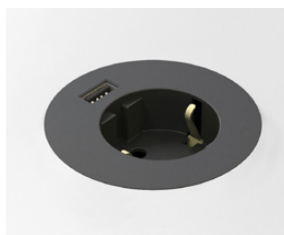

Powerdot

Midi Ø 60 mm

Even smaller...

The 60 mm Powerdot meets the demand for a fancy access point including power, and any cables that can be fitted through. The PM61 model has instead a powerful USB-charger for your convenience. It may be mounted in a standard 60 mm hole or integrated in the tabletop with a milled edge for a stylish flush appearance.

935-PM60W POWERDOT MIDI, WHITE
1 POWER, 1 CABLE PORT WITH CLIPS
1.7 M CONNECTION (SCHUKO)
FIXED LEVEL. HEIGHT 64 MM

935-PM60 POWERDOT MIDI, BLACK
1 POWER, 1 CABLE PORT WITH CLIPS
1.7 M CONNECTION (SCHUKO)
FIXED LEVEL. HEIGHT 64 MM

935-PM61W POWERDOT MIDI, WHITE
1 POWER, 1 USB-CHARGER (2.1A)
1.7 M CONNECTION (SCHUKO)
FIXED LEVEL. HEIGHT 83 MM

935-PM61 POWERDOT MIDI, BLACK
1 POWER, 1 USB-CHARGER (2.1A)
1.7 M CONNECTION (SCHUKO)
FIXED LEVEL. HEIGHT 83 MM