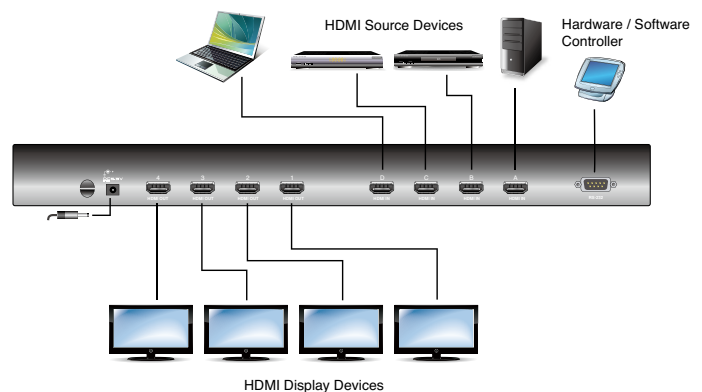

## HDMI Matrix Switch

The VM0404H is a 4x4 HDMI Matrix Switch that provides a convenient way to route high definition video and audio from any of four HDMI sources to any of four HDMI displays. The VM0404H allows you to connect four HDMI devices (such as an HD camcorder or satellite box, HD-DVD player, hi-def Blu-ray player, home theater PC, stand-alone streaming media player, or gaming console) to four HDMI monitors, displays, projectors or TVs at the same time. The remote control and convenient front panel pushbuttons allow you to quickly and easily cycle through HDMI sources and displays, while the front panel LEDs indicate the source device for each display at a glance.

### Features

- Connects any of four HDMI sources to any of four HDMI displays
- Toggle between HDMI sources and displays using remote control or front panel pushbuttons
- Cascade via other VM0404Hs to provide up to 64 HDMI sources/display for digital signage systems
- Supports high-resolution video – HDTV resolutions of 480p, 720p, 1080i, 1080p (1920x1080); VGA, SVGA, SXGA, UXGA (1600x1200), and WUXGA (1920 x 1200)
- HDMI 1.3b and HDCP 1.1 compliant
- HDMI CEC Compliant
- Supports 12-bit Deep Color for HDMI formats
- Supports Dolby True HD and DTS HD Master Audio
- Up to 60 Hz refresh rate
- Long-distance transmission – up to 20 m (24 AWG) and 15 m (28 AWG)
- Built-in bi-directional RS-232 serial remote port for high-end system control
- Power On Detection – if one HDMI source is powered off, the VM0404H will automatically switch to the next powered-on source
- DDC compatible
- Signaling rates up to 2.25 Gbits in support of 1080p display.
- All-metal casing
- Easy and affordable way to add four HDMI inputs to your multiscreen home theater system
- Rack Mountable