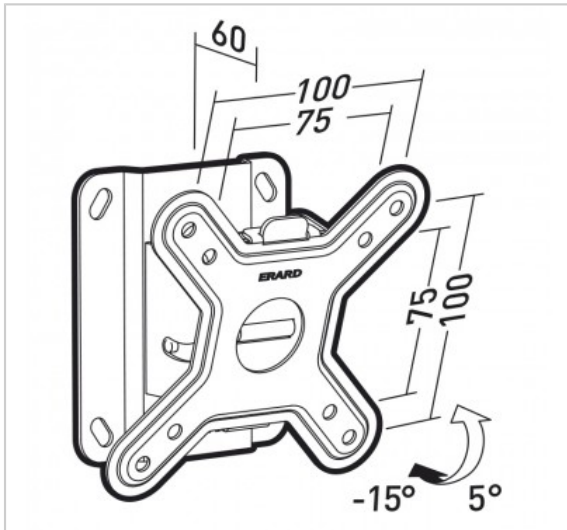

CLIFF 100T

Réf. : 043210

Tilting wall mount for 15"-23" screens

TECHNICAL SPECIFICATIONS

Function	Tilting
Size of your screen	15"-23"
Max weight	15
VESA	75-100
Tilting	-15°/+5°
Material	Steel
Finish	black and white epoxy painting
Integrated spirit level	Yes
Screw set mount / screen supplied	Yes
Screw set wall / mount supplied	Yes for full wall materials
Delivered premounted	Yes
Plasterboard compatibility	Yes
Installation time	15
Persons for mounting	1