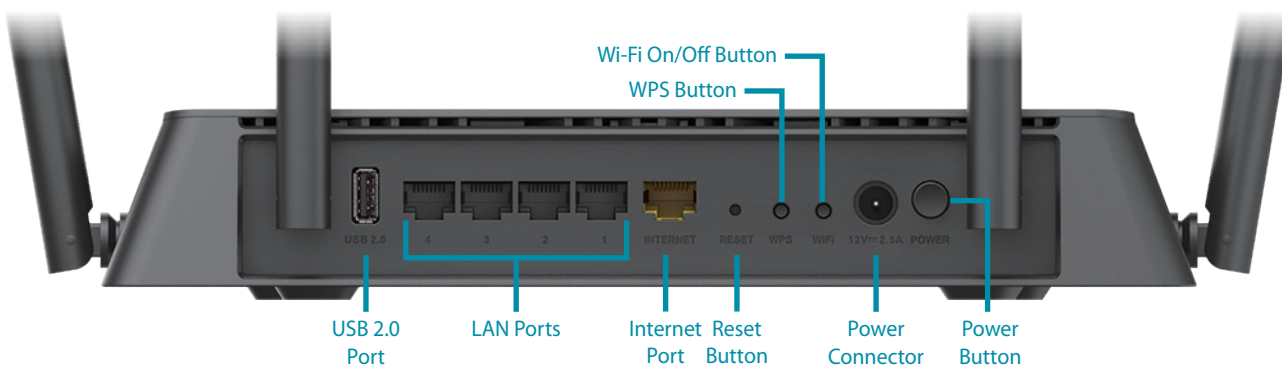

Hassle-Free D-Link Smart Connect Technology

Ever since the introduction of 5 GHz wireless technology, users have had to blindly guess whether the 5 GHz or 2.4 GHz band would provide them with the best networking experience. D-Link's Smart Connect Technology eliminates this confusion by automatically distributing devices to the optimal network. Simply initiate a connection to the DIR-882 and its advanced algorithms will determine the best network for your device to connect to, thereby ensuring a faster, more reliable and hassle-free experience.

Easy to Set Up and Secure

Sharing your Internet connection doesn't have to be a complicated process: just open a web browser to access the setup wizard and follow the easy step-by-step instructions to get started. Configure, apply and set up WPA/WPA2 wireless security in minutes with the wireless network setup wizard, or use Wi-Fi Protected Setup (WPS), which establishes an encrypted connection to new devices without the need to enter settings or create passwords. In addition, the built-in firewall requires no setup, protecting you against malicious attacks from the Internet and access control features allow you to restrict access to your network giving you greater control over network users.

File Sharing Right at Your Fingertips

The DIR-882 lets you connect a USB storage device and instantly share documents, movies, pictures and music. You can have your music library on a USB drive and share it with your entire home. You can show photos on the living room TV, while a family member watches a movie on their computer. You can stream media files to multiple devices without interruption, or save them to your device for offline playback.