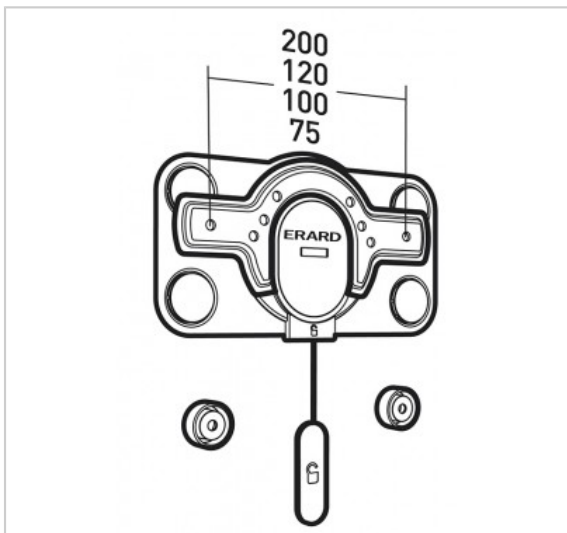

FiXiT 200

Réf. : 044020

Fixed wall mount for 19"-32" LED screens

TECHNICAL SPECIFICATIONS

Function	Fixed
Size of your screen	19"-32"
Max weight	50
VESA	75sup200
Material	Steel
Finish	black and white epoxy painting
Integrated spirit level	Yes
Screw set mount / screen supplied	Yes
Screw set wall / mount supplied	Yes for full wall materials
Delivered premounted	Yes
Plasterboard compatibility	Yes
Installation time	10
Persons for mounting	1

EN SAVOIR PLUS

- Off-centre spacers permitting to correct horizontality after drilling
- Security system preventing falls
- Ultra slim mount : 16 mm