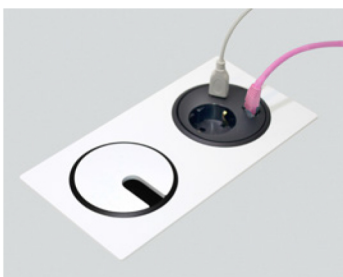

## Powerdot, three level unit

935-PD14 Black, 935-PD14W White

935-PD14 – 1 x Power, 2 x USB-chargers

935-PD14W – 1 x Power, 2 x USB-chargers

Principle for height adjustment

CERTIFIED ACCORDING TO CE AND GS STANDARD

## Unique patent pending technology

These complementary satellite outlets are well suited for both individual desks and conference tables. Their combined use offer a complete technical solution, when a wide range of options is required. The satellite is easily mounted in table tops and can after that be adjusted in three levels depending on desired feature or needs.

### SPECIFICATIONS

- Electrical Connection: Schuko / grounded 1.5m USB Charger 5V, 2400 mA
- Adjustable in 3 levels
- Drilling diameter 79 mm
- Power, 2 x USB charger  
Black 935-PD14  
White 935-PD14W
- Accessories:
  - Decor frame, 115x115 mm
  - Cover lid
  - Available in Silver / White / Black