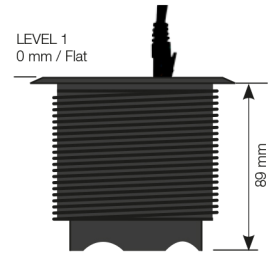

## Powerdot, three level unit

935-PD14 Black, 935-PD14W White

935-PD14 – 1 x Power, 2 x USB-chargers

935-PD14W – 1 x Power, 2 x USB-chargers

Principle for height adjustment

CERTIFIED ACCORDING TO CE AND GS STANDARD

### SPECIFICATIONS

- Electrical Connection: Schuko / grounded 1.5m USB Charger 5V, 2400 mA
- Adjustable in 3 levels
- Drilling diameter 79 mm
- Power, 2 x USB charger  
Black 935-PD14  
White 935-PD14W
- Accessories:
  - Decor frame, 115x115 mm
  - Cover lid
  - Available in Silver / White / Black