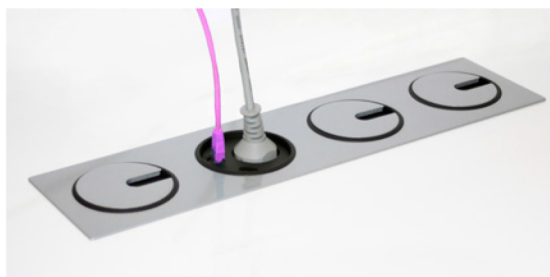

## Powerdot, three level unit

935-PD14 Black, 935-PD14W White

935-PD14 – 1 x Power, 2 x USB-chargers

935-PD14W – 1 x Power, 2 x USB-chargers

Principle for height adjustment

CERTIFIED ACCORDING TO CE AND GS STANDARD

## Unique patent pending technology

These complementary satellite outlets are well suited for both individual desks and conference tables. Their combined use offer a complete technical solution, when a wide range of options is required. The satellite is easily mounted in table tops and can after that be adjusted in three levels depending on desired feature or needs.

### SPECIFICATIONS

- Electrical Connection: Schuko / grounded 1.5m USB Charger 5V, 2400 mA
- Adjustable in 3 levels
- Drilling diameter 79 mm
- Power, 2 x USB charger  
Black 935-PD14  
White 935-PD14W
- Accessories:
  - Decor frame, 115x115 mm
  - Cover lid
  - Available in Silver / White / Black