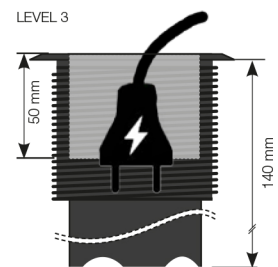

## Powerdot, three level unit

935-PD14 Black, 935-PD14W White

935-PD14 – 1 x Power, 2 x USB-chargers

935-PD14W – 1 x Power, 2 x USB-chargers

Principle for height adjustment

CERTIFIED ACCORDING TO CE AND GS STANDARD

### SPECIFICATIONS

- Electrical Connection: Schuko / grounded 1.5m USB Charger 5V, 2400 mA
- Adjustable in 3 levels
- Drilling diameter 79 mm
- Power, 2 x USB charger  
Black 935-PD14  
White 935-PD14W
- Accessories:
  - Decor frame, 115x115 mm
  - Cover lid
  - Available in Silver / White / Black