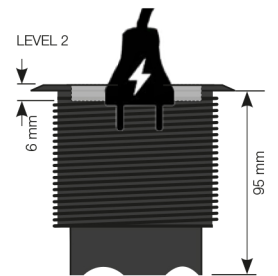

## Powerdot, three level unit

935-PD14 Black, 935-PD14W White

935-PD14 – 1 x Power, 2 x USB-chargers

935-PD14W – 1 x Power, 2 x USB-chargers

Principle for height adjustment

CERTIFIED ACCORDING TO CE AND GS STANDARD

### SPECIFICATIONS

- Electrical Connection: Schuko / grounded 1.5m USB Charger 5V, 2400 mA
- Adjustable in 3 levels
- Drilling diameter 79 mm
- Power, 2 x USB charger  
Black 935-PD14  
White 935-PD14W
- Accessories:
  - Decor frame, 115x115 mm
  - Cover lid
  - Available in Silver / White / Black