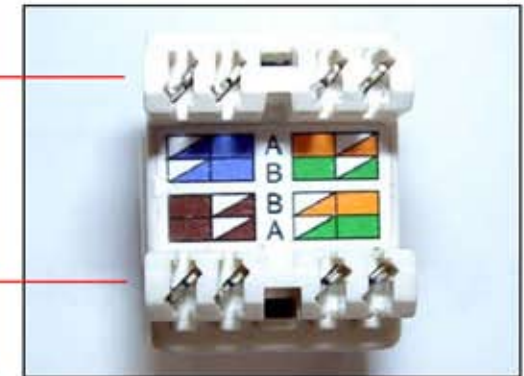

RevNo	Revision note	Rev-By	RevDate	Signature	Checked

180° KEYSTONE JACK - CATEGORY 6

CUSTOMER NO: VR-103

Back View

Top View

14.7±0.1

Front View

Cover

IDC Block

COVER

16.5±0.1

Side View

32.75±0.1

34.5±0.2

Front Side

Rear Side

Two Row IDC Block Back View

Back View

FEATURES:

- Meet all requirement of Cat.6 performance standard,
- Exceeds all TIA/EIA 568B.2 category 6 and ISO 11801 class E component standard requirements at swept frequencies up to 250 MHZ

Material : ABS
Color: RAL9010
Wiring : 568AB

ITEM NO.				
CUSTOMER NO.	VR-103			
DESIGNED BY ALEX	DATE	060704	UNIT	MM
	SCALE	1:1	VER.	1
NO.	Checked by			
APPR:	Approved by -date			