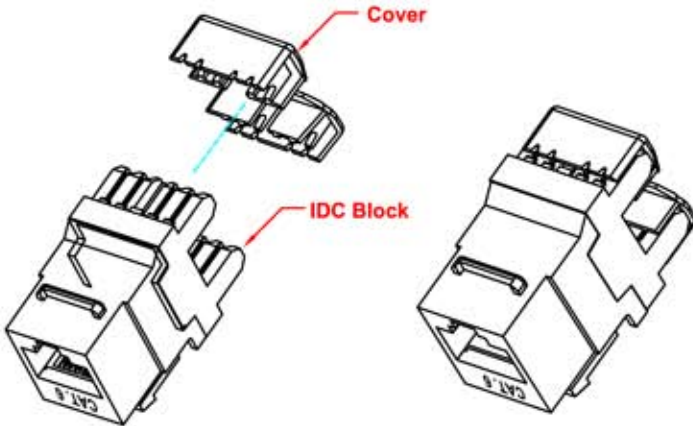

RevNo	Revision note	Rev-By	RevDate	Signature	Checked

180° KEYSTONE JACK - CATEGORY 6

CUSTOMER NO: VR-103

Back View

Top View

14.7±0.1

Front View

Cover

IDC Block

COVER

16.5±0.1

Side View

32.75±0.1

34.5±0.2

Front Side

Rear Side

Two Row IDC Block Back View

Back View

FEATURES:

- Meet all requirement of Cat.6 performance standard,
- Exceeds all TIA/EIA 568B.2 category 6 and ISO 11801 class E component standard requirements at swept frequencies up to 250 MHZ

Material : ABS
Color: RAL9010
Wiring : 568AB

ITEM NO.				
CUSTOMER NO.	VR-103			
DESIGNED BY ALEX	DATE	060704	UNIT	MM
	SCALE	1:1	VER.	1
NO.	Checked by			
APPR:	Approved by -date			