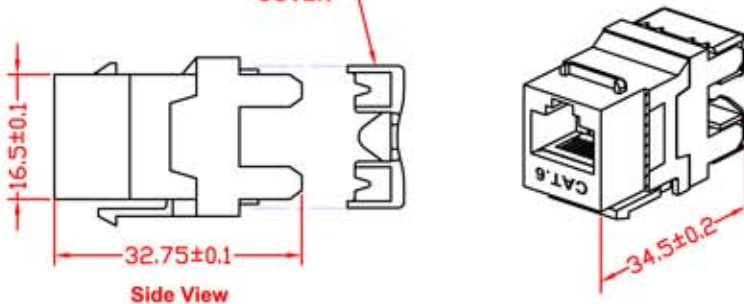

RevNo	Revision note	Rev-By	RevDate	Signature	Checked

180° KEYSTONE JACK - CATEGORY 6

CUSTOMER NO: VR-103

Back View

Top View

14.7±0.1

Front View

Cover

IDC Block

COVER

16.5±0.1

Side View

32.75±0.1

34.5±0.2

Front Side

Rear Side

Two Row IDC Block Back View

Back View

FEATURES:

- Meet all requirement of Cat.6 performance standard,
- Exceeds all TIA/EIA 568B.2 category 6 and ISO 11801 class E component standard requirements at swept frequencies up to 250 MHZ

Material : ABS
Color: RAL9010
Wiring : 568AB

ITEM NO.				
CUSTOMER NO.	VR-103			
DESIGNED BY ALEX	DATE	060704	UNIT	MM
	SCALE	1:1	VER.	1
NO.	Checked by			
APPR:	Approved by -date			