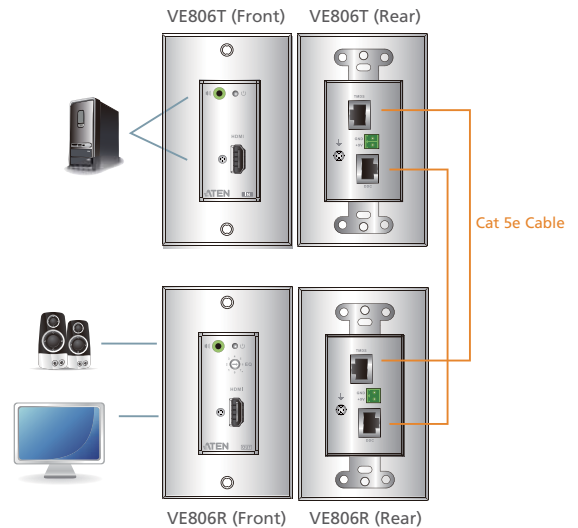

VE806

HDMI Over Cat 5 Extender Wall Plate

- The VE806 HDMI Over Cat 5 Extender Wall Plate extends HDMI and audio signals up to 60m using Cat 5e cable. It supports popular wide screen formats and ensures excellent video quality over long distance transmissions. The VE806 combination can further extend the distance or multiply sources/displays.

The VE806 can be powered at either the Transmitter or Receiver side, and uses a second Cat 5e cable to transmit the power signal. The VE806's compact wall plate design does away with bulky cables and allows a neat and convenient installation. It is an ideal solution for function rooms, museums and any environment that requires equipment or cabling to be kept hidden from public view.

Features

- Uses two Cat 5e cables to connect the local and remote units – one to transmit video and audio; and another for power*
- Remotely powered from either the Transmitter or Receiver side**
- Extends the distance between HDMI source and HDMI display
- Superior video quality – up to 1080p@60Hz (40m), 1080i@60Hz (60m)
- HDMI (3D, Deep Color); HDCP Compatible
- 8 segment equalization adjustment switch optimizes display quality
- Supports wide screen formats
- Supports hot-plugging
- Decora type design is easily configurable to fit various wall plates
- LED indication of power sources / connection status
- Supports stereo audio
- Built-in 8KV/15KV ESD protection
- Easy installation
- Wall mountable type for a neat and cleaner installation
- Plug-and-play – no software installation required

Note:

*The second Cat 5e cable connection is required to remotely power on either the Transmitter or Receiver.

**A power adapter is provided with this package, and can be used at either the Transmitter or Receiver side, which in turn remotely powers the other unit.