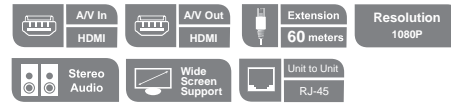

The VE806 can be powered at either the Transmitter or Receiver side, and uses a second Cat 5e cable to transmit the power signal. The VE806's compact wall plate design does away with bulky cables and allows a neat and convenient installation. It is an ideal solution for function rooms, museums and any environment that requires equipment or cabling to be kept hidden from public view.

Features

- Uses two Cat 5e cables to connect the local and remote units – one to transmit video and audio; and another for power*
- Remotely powered from either the Transmitter or Receiver side**
- Extends the distance between HDMI source and HDMI display
- Superior video quality – up to 1080p@60Hz (40m), 1080i@60Hz (60m)
- HDMI (3D, Deep Color); HDCP Compatible
- 8 segment equalization adjustment switch optimizes display quality
- Supports wide screen formats
- Supports hot-plugging
- Decora type design is easily configurable to fit various wall plates
- LED indication of power sources / connection status
- Supports stereo audio
- Built-in 8KV/15KV ESD protection
- Easy installation
- Wall mountable type for a neat and cleaner installation
- Plug-and-play – no software installation required

Specification

Function		VE806T	VE806R
Connectors	Video In	1 x HDMI Type A Female (Black)	N/A
	Video Out	N/A	1 x HDMI Type A Female (Black)
	Audio In	1 x 3.5mm Stereo Jack (Green)	N/A
	Audio Out	N/A	1 x 3.5mm Stereo Jack (Green)
	DDC	1 x RJ-45 Female (Silver)	1 x RJ-45 Female (Silver)
	Power	1 x Terminal Block (Green)	1 x Terminal Block (Green)
	TMDS	1 x RJ-45 Female (Silver)	1 x RJ-45 Female (Silver)
LED	Power	1 (Green)	1 (Green)
	Link	1 (Amber)	1 (Amber)
Switch	EQ Switch	N/A	1x Knob
Video		1080p @ 60Hz (40 m), 1080i @ 60Hz (60 m)	
Power Consumption		DC 9V, 2.9W	DC 9V, 2.9W
Environment	Operation Temp.	0-50°C	
	Storage Temp.	-20-60°C	
	Humidity	0~80% RH, Non-condensing	
Physical Properties	Housing	Metal	
	Weight	0.17 kg	0.17 kg
	Dimensions (L x W x H)	10.11 x 4.44 x 4.40 cm	10.11 x 4.44 x 4.40 cm