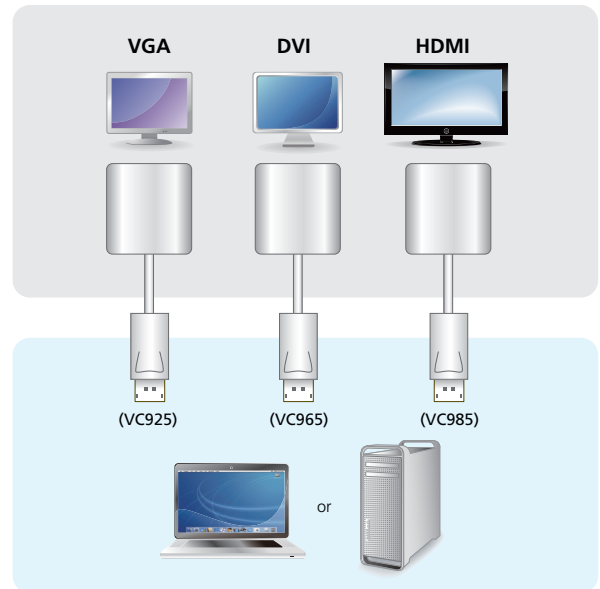

VC925 / VC965 / VC985

DisplayPort to VGA/DVI/HDMI Adapter

- The VC925/VC965/VC985 are DisplayPort to VGA/DVI/HDMI adapters, allowing you to connect your device's DisplayPort output to the VGA/DVI/HDMI input of a TV or other display.

The VC925/VC965/VC985 provide a cost-effective yet high performance signal conversion solution. These adapters are therefore perfect for computers and notebooks, supporting display resolutions of up to WUXGA (1920x1200@60Hz).

(VC925) (VC965) (VC985)

Features

- Supports VGA, SVGA, XGA, SXGA, UXGA and resolutions up to 1920x1200 (PC) / 1080p (HDTV)
- Audio Supported (VC985 Only)
- No software or driver installation required

Specifications

Function	VC925	VC965	VC985
Video Input			
Interface	1 x DisplayPort Male (White)	1 x DisplayPort Male (White)	1 x DisplayPort Male (White)
Video Output			
Interface	1 x HDB-15 Female (Blue)	1 x DVI-I* Female (White) *Only support digital signal transmission	1 x HDMI Type A Female (Black)
Video			
Max. Pixel Clock	165 MHz	165 MHz	165MHz
Max. Resolution	1920 x 1200 @60Hz(PC); 1080p(HDTV)	1920 x 1080 @60Hz	1920 x 1080 @60Hz
Compliance	DP 1.1a	DP 1.1a, DVI 1.1	DP 1.1a
Audio			
Output	NA	NA	1 x HDMI Type A Female (Black)
Environmental			
Operating Temperature	0 - 50 °C		
Storage Temperature	-20-60 °C		
Humidity	0 - 80% RH, Non-Condensing		
Physical Properties			
Housing	Plastic	Plastic	Plastic
Weight	0.04 kg	0.05 kg	0.04 kg
Dimensions (L x W x H)	20.00 x 4.50 x 1.50 cm	20.00 x 4.50 x 1.50 cm	20.00 x 4.50 x 1.50 cm