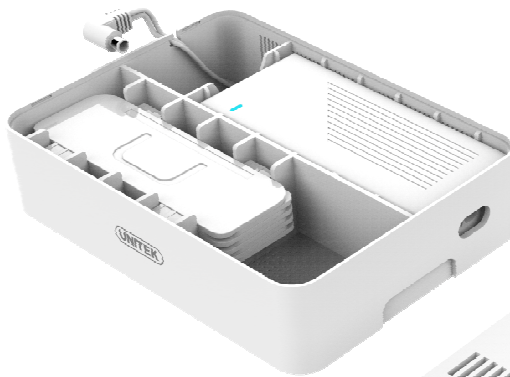

More Photos: