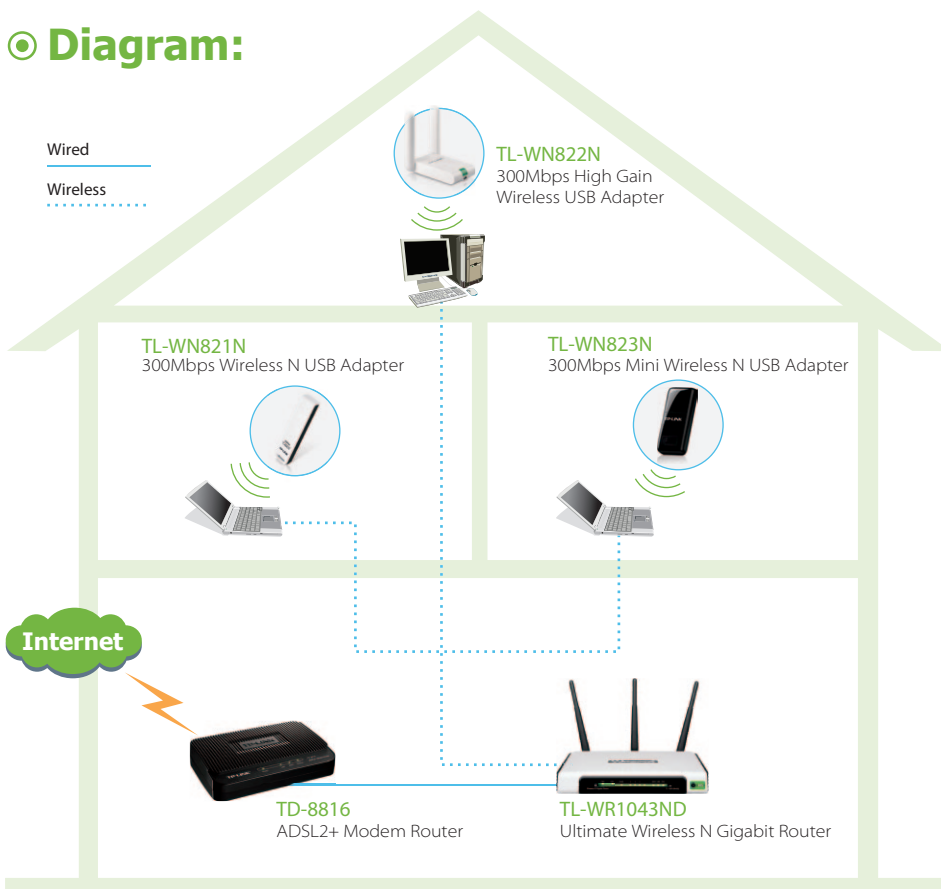

300Mbps High Gain Wireless USB Adapter **TL-WN822N**

⦿ **Features:**

- 300Mbps wireless transmission rate
- Dual external antennas deliver enhanced reception and transmission performance
- Easily set up an encrypted connection at a push of the WPS button
- Bundled utility enables easy management

⦿ **Description:**

The TL-WN822N High Gain USB Adapter is a 300Mbps wireless client, which allows users to connect a desktop or notebook computer to a wireless network and access a high-speed Internet connection. It is fully interoperable with IEEE 802.11 b/g/n wireless devices, delivering speedy 11n speeds and reliable signal for lag-free online gaming, Internet calls or even HD video streaming.

◎ Specifications:

| | |
|-------------------------|--|
| Standards | IEEE 802.11n, IEEE 802.11g, IEEE 802.11b |
| Interface | Mini USB 2.0 |
| Frequency Range | 2.4-2.4835GHz |
| Antenna Type | Dual Omni Directional |
| Antenna Gain | 3dBi |
| Button | WPS Push Button |
| Wireless Transmit Power | <20dBm(EIRP) |
| Security | Support 64/128 bit WEP, WPA-PSK/WPA2-PSK |
| Work Mode | Ad-Hoc / Infrastructure mode |
| Receive Sensitivity | 300M: -68dBm@10% PER |
| | 130M: -68dBm@10% PER |
| | 108M: -68dBm@10% PER |
| | 54M: -68dBm@10% PER |
| | 11M: -85dBm@8% PER |
| 6M: -88dBm@10% PER | |
| 1M: -90dBm@8% PER | |
| System Requirements | Windows 7\Vista\XP |
| Dimensions | 3.5 x 2.7 x 0.7 in. (90 x 68 x 16.8mm) |

◎ Diagram:

Package:

- 300Mbps High Gain Wireless USB Adapter TL-WN822N
- Quick Installation Guide
- 1.5m USB Extension Cable
- Resource CD, including:
 - TL-WN822N Wireless Client Utility and Drivers
 - User Guide
 - Other Helpful Information