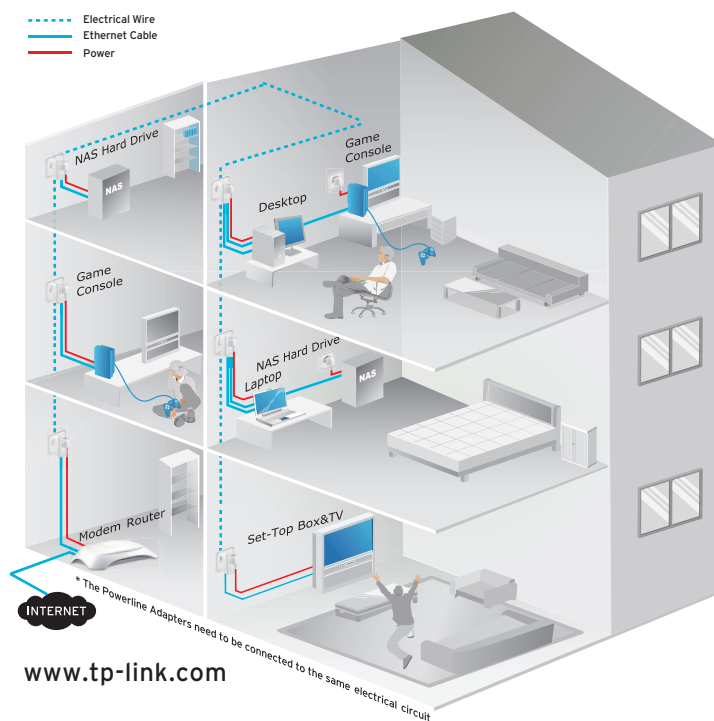

⦿ Specifications:

Hardware Features	
Standards and Protocols	HomePlug AV, IEEE802.3, IEEE802.3u
Interface	2* 10/100Mbps Ethernet Ports, Power Socket
Plug Type	EU, UK, FR
Button	Pair Button
LED Indicator	Power, Powerline, Ethernet
Dimensions (W x D x H)	3.7 x 2.3 x 1.7 in. (95 x 58 x 42 mm)
Power Consumption	< 3W
Range	300 meters over a single circuit
Software Features	
Modulation Technology	OFDM
Encryption	128-bit AES Encryption
Others	
Certifications	CE, FCC, RoHS
System Requirements	Windows 8/7/Vista/XP/2000, Mac OS, Linux*
Environment	Operating Temperature: 0°C~40°C (32°F~104°F)
	Storage Temperature: -40°C~70°C (-40°F~158°F)
	Operating Humidity: 10%~90% non-condensing
	Storage Humidity: 5%~90% non-condensing

* Utility supports Windows 8/7/Vista/XP/2000 operating system for the present.

⦿ Diagram:

Package:

- AV500 2-Port Powerline Adapter with AC Pass Through TL-PA4020P *2
- 2-meter RJ-45 Ethernet Cable *2
- Quick Installation Guide
- Resource CD

* Powerline adapters should be deployed on the same circuit and in set of two or more. The first, connected to the router and others located elsewhere to enable connectivity in those locations