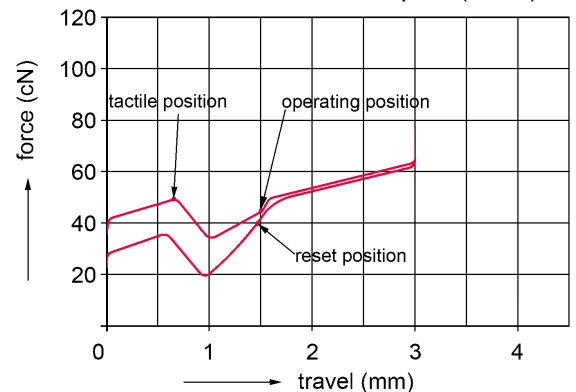

Reliability:

- MTBF > 100,000 hours
- MCBF > 10 bill. operations

Track ball:

- Scanning: Mechanical
- Number of Keys: 2
- Connection: Product dependant, see table "Models"

Keyboard:

- Key technology: ML
- Service life, standard key: > 20 million key operations
- Operation characteristics: ML Pressure point(50cN)