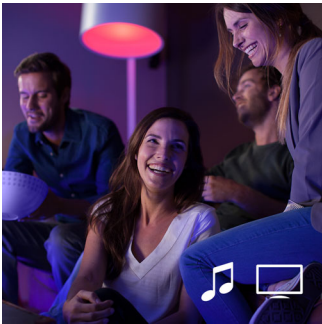

Sync light to music and movies

Extend your TV viewing experience to the whole room or lift your gaming experience to the next level. Download a third party app and discover the amazing things you can do with Philips Hue. Or sync light to your favorite music and enjoy every beat to the fullest. Turn any room into a dance floor and see how light reacts to your music. Download one of the third party apps and get the party started with Philips Hue.