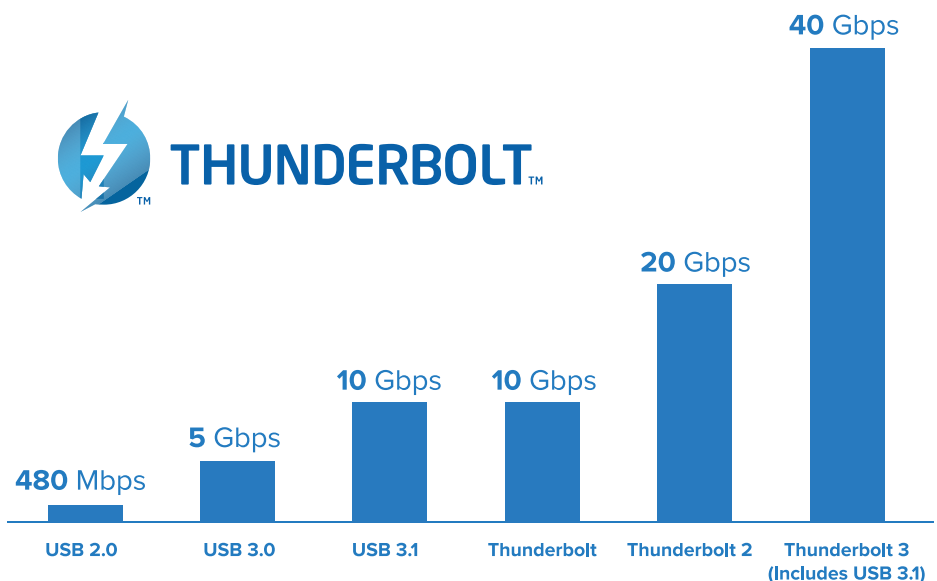

Pegasus3 Symply Edition and New Workstations

- Pegasus3 Symply Edition is the first storage launched for new workstations that have Thunderbolt™ 3 ports. Available in 4-bay, 6-bay, and 8-bay configurations.
- Storage capacity for massive 4K projects can be expanded by daisy-chaining multiple Pegasus3 Symply Edition systems.