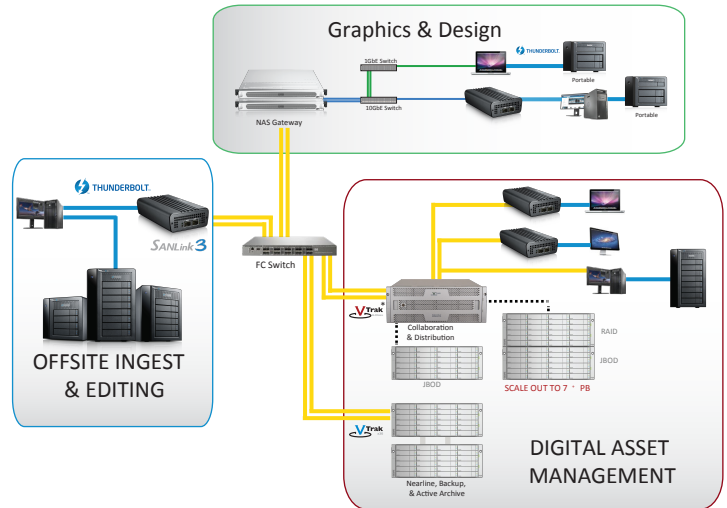

### Pegasus3 Symply Edition

- The Pegasus3 Symply Edition Series with Thunderbolt™ 3 technology delivers blistering performance for creative professionals creating high resolution video and rich media content.
- Built to maximize the available line rate of Thunderbolt™ 3, video creators, photographers, graphic artists, and engineers alike can transfer and display 4K video files simultaneously at lightning speeds.
- Pegasus3 Symply Edition is the world's first RAID 5 solution featuring Thunderbolt™ 3 technology, enabling pros and enthusiasts to create, edit, and view live 4K video streams while simultaneously backing up files to the system.

### Pegasus3 Symply Edition and New Workstations

- Pegasus3 Symply Edition is the first storage launched for new workstations that have Thunderbolt™ 3 ports. Available in 4-bay, 6-bay, and 8-bay configurations.
- Storage capacity for massive 4K projects can be expanded by daisy-chaining multiple Pegasus3 Symply Edition systems.

## PROMISE Rich Media 4K Workflow

PROMISE offers a complete shared storage solution featuring Thunderbolt™3 for 4K environments through Pegasus3 Symply Edition, SANLink3, and VTrak A-Class.

- Pegasus3 Symply Edition offers creative enthusiasts and professionals portable RAID storage for post-production and broadcasting, such as offsite shoots, remote studios, or department workgroups.
- SANLink3 Thunderbolt™3-to-Fibre Channel/ Ethernet bridge provides high-speed connectivity directly to a fibre channel SAN or ethernet for 4K applications.
- VTrak A3800 shared storage appliance is for simultaneous, collaborative multi-user 4K editing, for higher performance bandwidth.