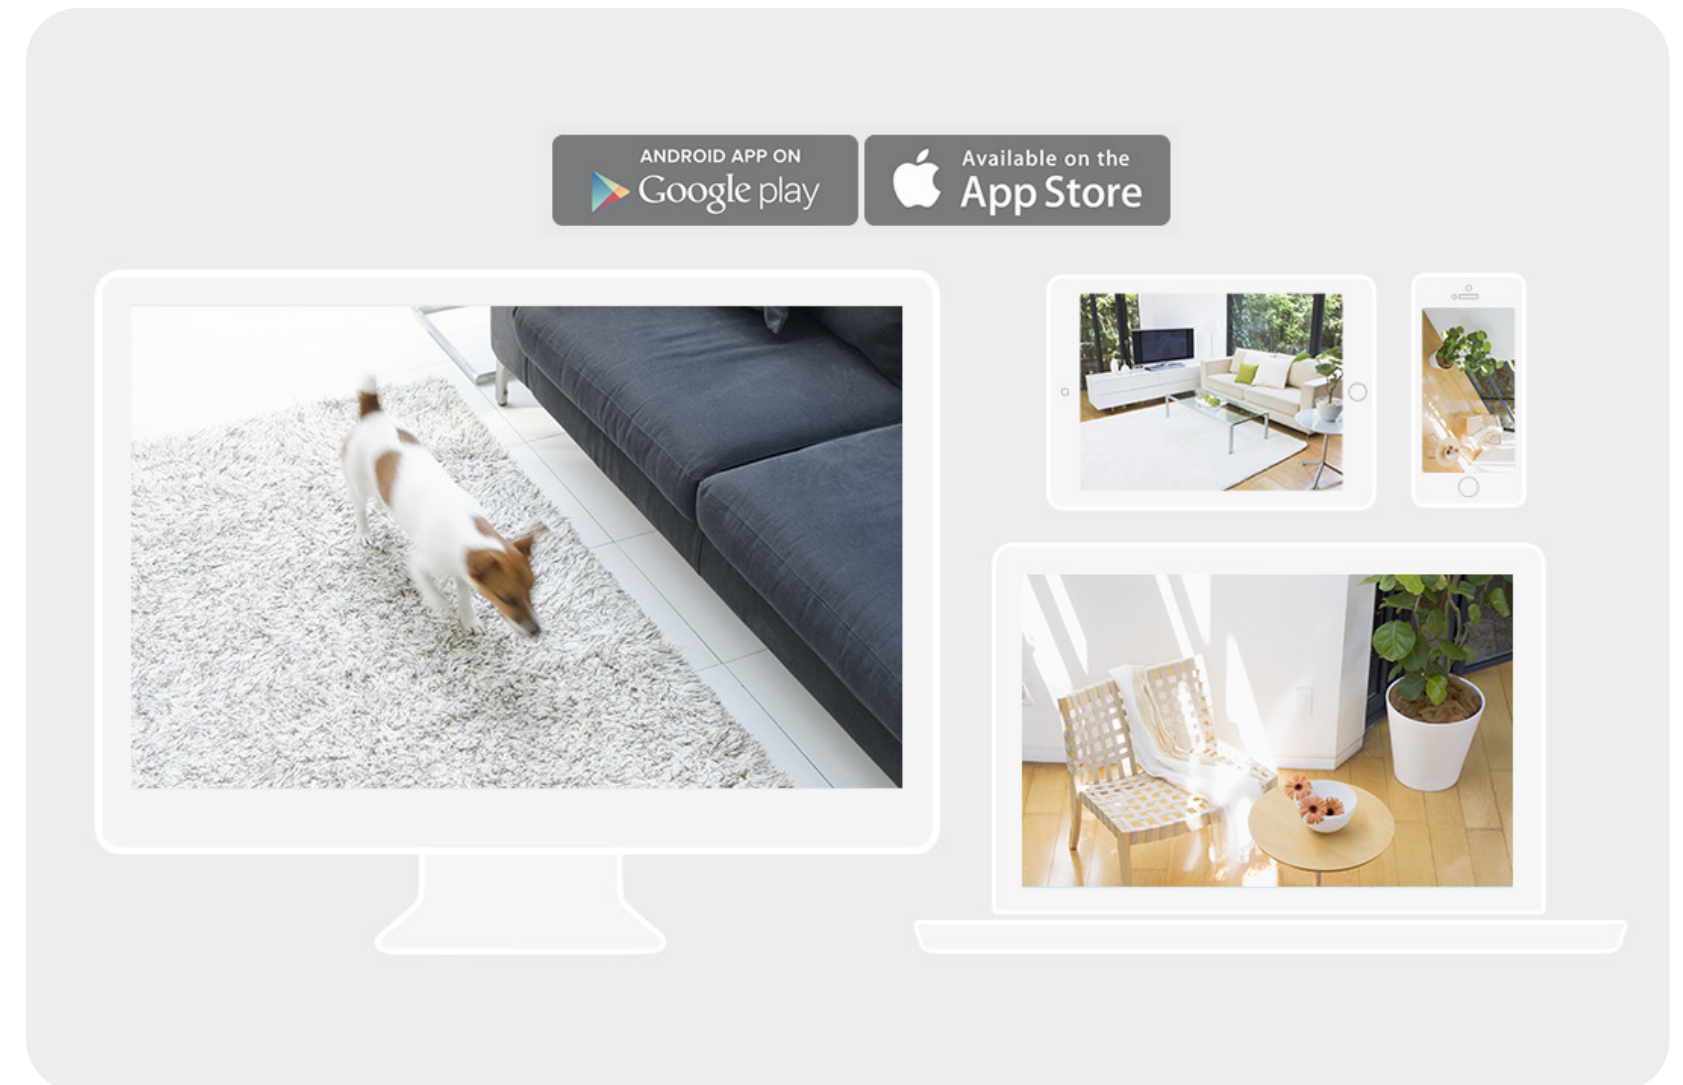

Description

TP-LINK's HD Wi-Fi Cloud Camera NC210 is your perfect home and office companion, to help you keep in touch with what matters most, providing you with that sense of well-being while you are at work or play.

Uses

- **Secures Your Lifestyle** – The cloud camera helps you keep in touch with what matters most, giving peace-of-mind in both home and office.
- **Live Video** – Check up on what's happening live from anywhere using your desktops, iPhone, iPad or Android devices.
- **Multi-user** – Supports multi-user access for simultaneous viewing.

Stay Connected and Secure

The NC210 is a perfect companion for your home or office, helping you be connected with what matters most while you're away.

Anywhere, Anytime Access

The tpCamera app and tplinkcloud.com web portal lets you monitor events, record video, and snap pictures wherever you have an Internet connection. Make sure everything's OK and never miss a special moment, even when you're not on the scene.