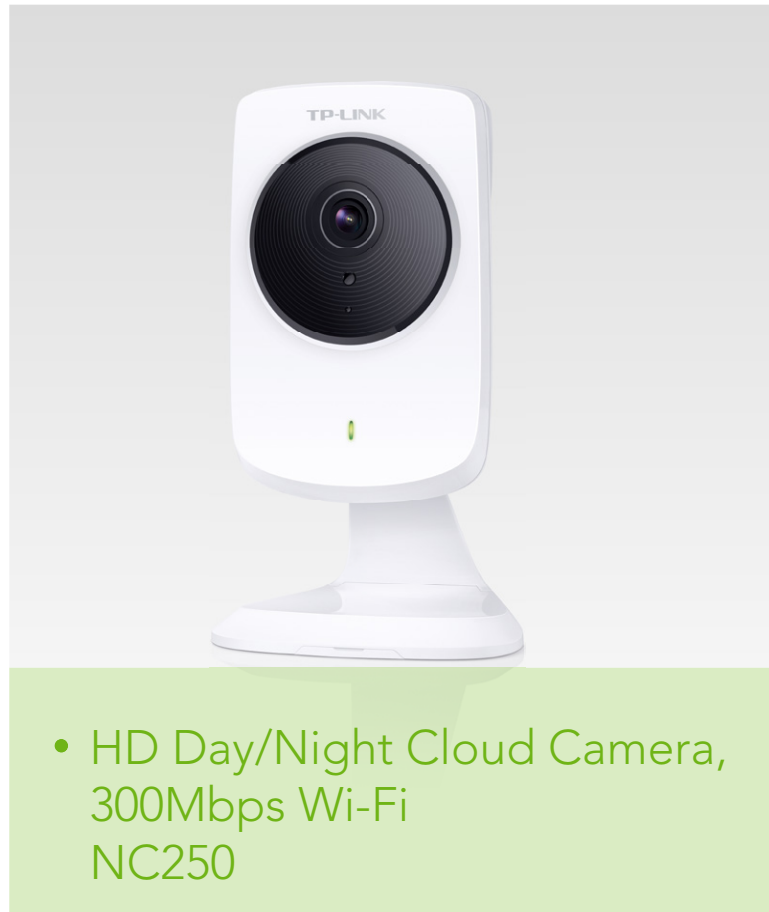

Others

Similar Products

For more information, please visit

<http://www.tplink.com/en/products/details/?model=NC210>

or scan the QR code left

Specifications are subject to change without notice. TP-LINK is a registered trademark of TP-LINK Technologies CO., Ltd. Other brands and product names are trademarks or registered trademarks of their respective holders. No part of the specifications may be reproduced in any form or by any means or used to make any derivative such as translation, transformation, or adaptation without permission from TP-LINK Technologies CO., Ltd.

www.tp-link.com