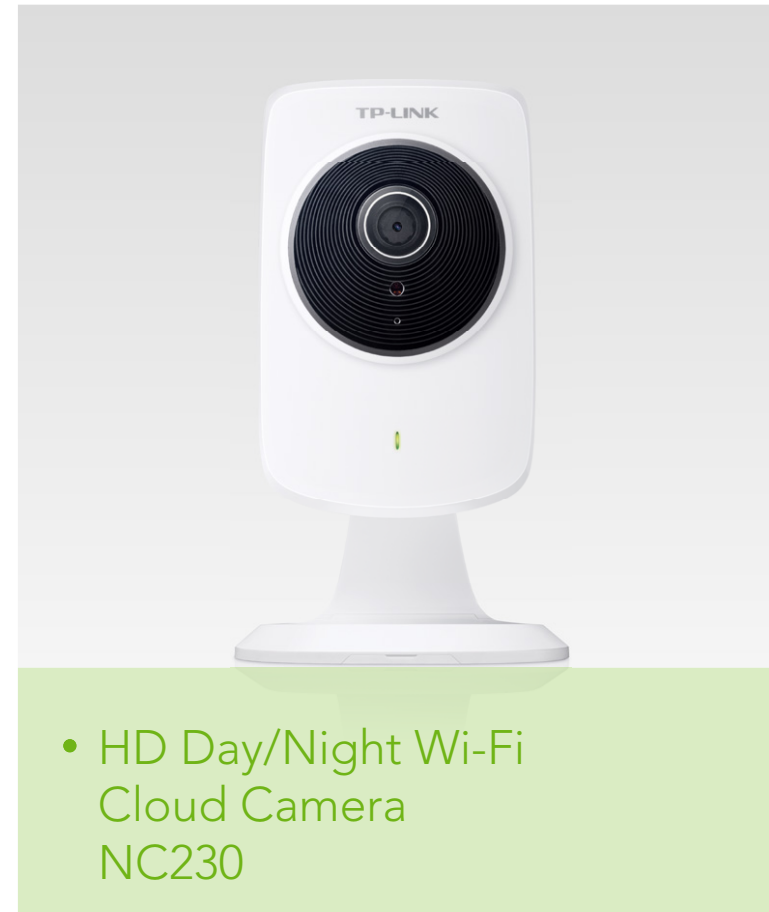

Others

Similar Products

For more information, please visit

<http://www.tplink.com/en/products/details/?model=NC210>

or scan the QR code left

Specifications are subject to change without notice. TP-LINK is a registered trademark of TP-LINK Technologies CO., Ltd. Other brands and product names are trademarks or registered trademarks of their respective holders. No part of the specifications may be reproduced in any form or by any means or used to make any derivative such as translation, transformation, or adaptation without permission from TP-LINK Technologies CO., Ltd.

www.tp-link.com