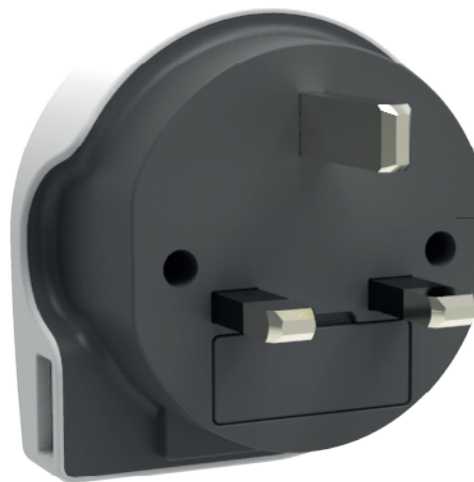

2-POLE

3-POLE

ITALY

3-POLE

EUROPE

2-POLE

3-POLE

USB PORT

**USB
2.1A**

OUTPUT
PLUG STANDARD G

Besides the UK, other 50 countries around the globe have the socket standard that accepts the 3-pole UK plug, which is the plug standard G.

FURTHER SPECIFICATIONS

Safety approved (IEC 60884, LVD EN 60950)
Suitable for earthed and unearthed plugs