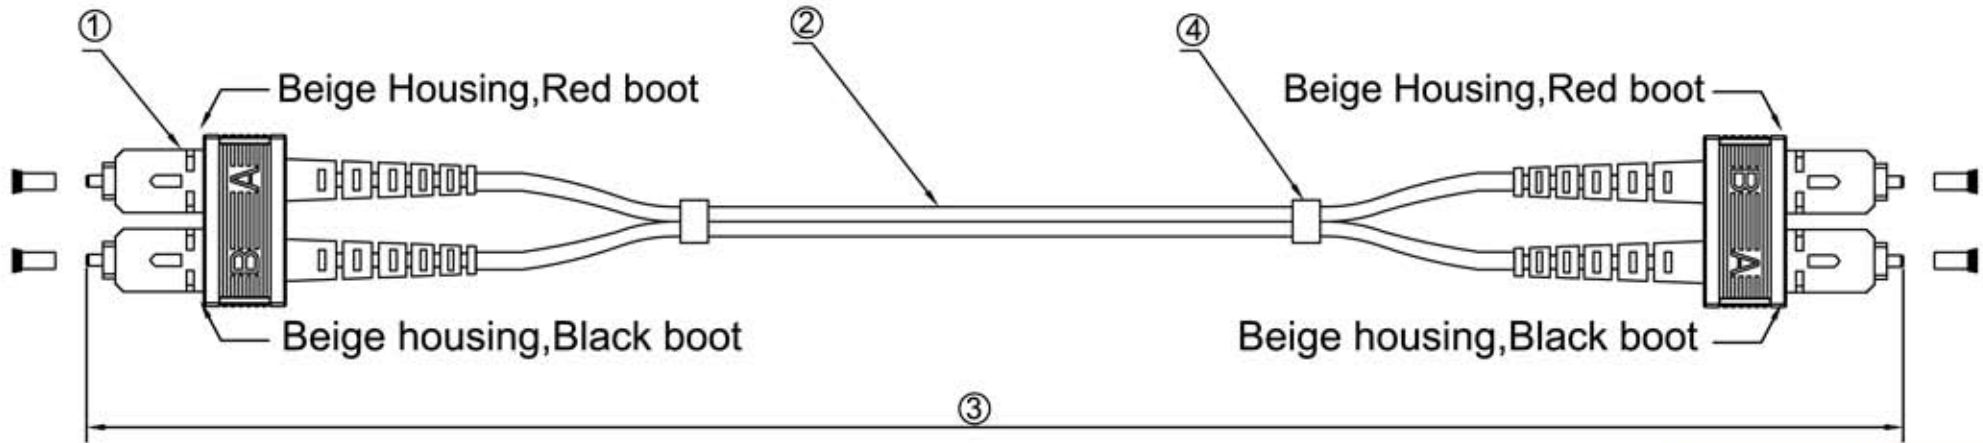

VERSION	DESCRIPTION	DRAWN/DATE	CHECK/DATE	APPROVAL/DATE
1.0	NEW RELEASE	Lei/2011/05/09	Michael/2011/05/09	Johnson/2011/05/09

**Specification:**

- 1.Connector Type: SC/PC Multimode
- 2.Cable Type:  
Zipcord cable,  $\phi$  2.8mm. 62.5/125um , Multimode,  
Cable Jacket : Orange color, LSZH material
- 3.Length : xM
- 4.Shrink Tube

Part Number	Length
FB-51	1M
FB-52	2M
FB-53	3M
FB-55	5M
FB-57	7M
FB-510	10M
FB-515	15M
FB-520	20M
FB-525	25M
FB-530	30M
FB-5xx	xxM

**Performance:**

- a. Insertion Loss :<0.3 dB
- b. Increase in insertion loss after 500 mating:0.2 dB Max.
- c. Operation Temperature :-20° to +70°
- d. Storage Temperature :-40° to +80°

	<b>TITLE</b>	DELTA CO fiberkablage SC - SC, duplex, multimode ,XXmeters		<b>VERSION</b> 1.0
<b>UNIT</b> mm	<b>P/N.</b>	<b>DRAWN BY</b> Leinazi		
<small>unless otherwise stated</small> <small>Tolerances</small> mm                    ±0.3 angular    ±2° XX.XX                ±0.2 X.XX                   ±0.1	<b>MATERIAL</b>	<b>CHECK BY</b> Michael		
	<b>SCALE</b>	<b>PAGE</b> 1/1	<b>APPROVAL BY</b> Johnson	