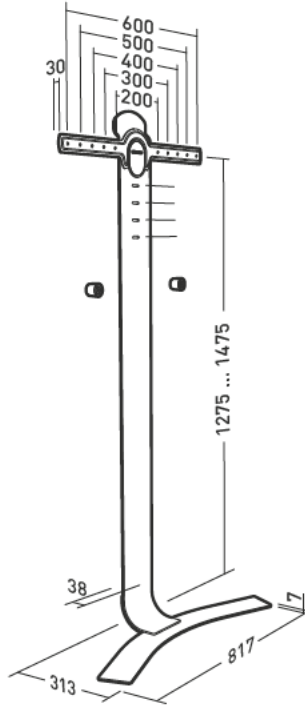

Wall mounts for LED screens

ORIGINE
FRANCE[®]
GARANTIE
BVCert. 6164725

Do it

10 YEAR GUARANTEE

13

STANDiT™ 400

Ref. **044640** EAN 318528 044640 7

STANDiT™ 600

Ref. **044660** EAN 318528 044660 5

STANDiT™ PRO

Ref. **044661** EAN 318528 044661 2

L 30"-55"
76-140 cm

30 KG

Can be painted

MAX THICKNESS
50 mm

XL 40"-75"
102-190cm

45 KG

Can be painted

MAX THICKNESS
60 mm

XXL 40"-90"
102-228cm

50 KG

65 kg if wall-mounted

Can be painted

MAX THICKNESS
50 mm
80 mm if wall-mounted