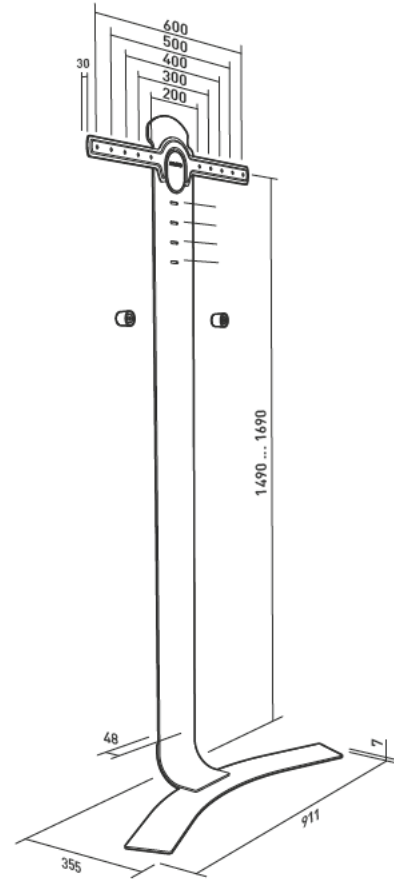

Ref. **044660** EAN 318528 044660 5

STANDiT™ PRO

Ref. **044661** EAN 318528 044661 2

L 30"-55"
76-140 cm

30 KG

Can be painted

MAX THICKNESS
50 mm

XL 40"-75"
102-190cm

45 KG

Can be painted

MAX THICKNESS
60 mm

XXL 40"-90"
102-228cm

50 KG

65 kg if wall-mounted

Can be painted

MAX THICKNESS
50 mm
80 mm if wall-mounted