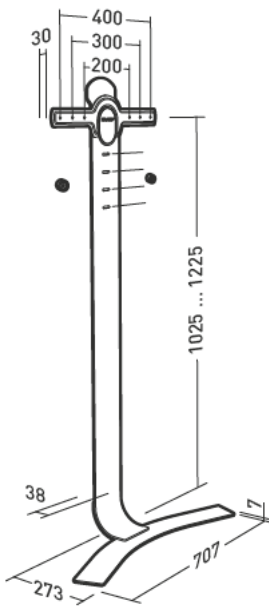

Wall mounts for LED screens

ORIGINE
FRANCE[®]
GARANTIE
BVCert. 6164725

Do it

10 YEAR GUARANTEE

13

STANDiT™ 400

Ref. **044640** EAN 318528 044640 7

STANDiT™ 600

Ref. **044660** EAN 318528 044660 5

STANDiT™ PRO

Ref. **044661** EAN 318528 044661 2

L 30"-55"
76-140 cm

30 KG

Can be painted

MAX THICKNESS
50 mm

XL 40"-75"
102-190cm

45 KG

Can be painted

MAX THICKNESS
60 mm

XXL 40"-90"
102-228cm

50 KG

65 kg if wall-mounted

Can be painted

MAX THICKNESS
50 mm
80 mm if wall-mounted