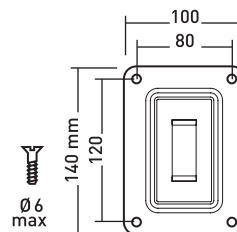

BEST
SELLERS!

S 15"-23"
38-58cm

15 KG

+/- 15° +/- 45°

VESA 75 & 100
with adapter plate
Ref. 2491
VESA 200X100, 200X200
JVC 120 & 180

Ref. 002580

EAN

318528 002580 0

Applik

Tilting and swivelling mount with offset for 15" - 23" screens

S 15"-23"
38-58cm

15 KG

+/- 15° +/- 90°

VESA 75 & 100
with adapter plate Ref. 2491
VESA 200X100, 200X200
JVC 120 & 180