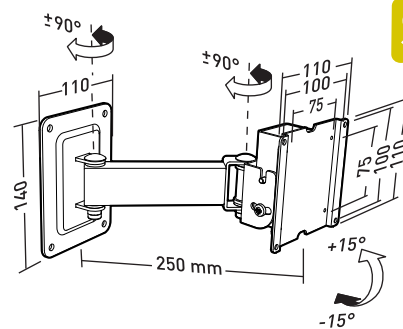

BEST
SELLERS!

S 15"-23"
38-58cm

15 KG

+/- 15° +/- 45°

VESA 75 & 100
with adapter plate
Ref. 2491
VESA 200X100, 200X200
JVC 120 & 180

Ref. 002580

EAN

318528 002580 0

Applik

Tilting and swivelling mount with offset for 15" - 23" screens

S 15"-23"
38-58cm

15 KG

+/- 15° +/- 90°

VESA 75 & 100
with adapter plate Ref. 2491
VESA 200X100, 200X200
JVC 120 & 180