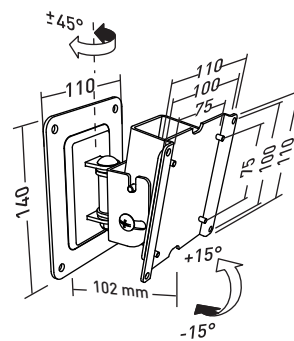

BEST
SELLERS!

S 15"-23"
38-58cm

15 KG

+/- 15° +/- 45°

VESA 75 & 100
with adapter plate
Ref. 2491
VESA 200X100, 200X200
JVC 120 & 180

Ref. 002580

EAN

318528 002580 0

Applik

Tilting and swivelling mount with offset for 15" - 23" screens

S 15"-23"
38-58cm

15 KG

+/- 15° +/- 90°

VESA 75 & 100
with adapter plate Ref. 2491
VESA 200X100, 200X200
JVC 120 & 180