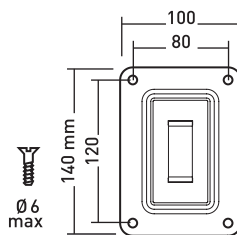

BEST
SELLERS!

S 15"-23"
38-58cm

15 KG

+/- 15° +/- 45°

VESA 75 & 100
with adapter plate
Ref. 2491
VESA 200X100, 200X200
JVC 120 & 180

Ref. 002580

EAN

318528 002580 0

Applik

Tilting and swivelling mount with offset for 15" - 23" screens

S 15"-23"
38-58cm

15 KG

+/- 15° +/- 90°

VESA 75 & 100
with adapter plate Ref. 2491
VESA 200X100, 200X200
JVC 120 & 180