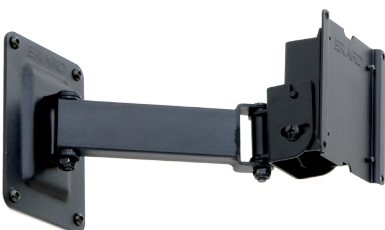

Applik for small screens

- Wall mount and mounting plate in steel
- Black epoxy painting

Ideal
for secondary
equipment:
bedroom, kitchen...

Ref. 002453

EAN

318528 002453 7

Applik

Tilting and swivelling mount for 15" - 23" screens

BEST
SELLERS!

S 15"-23"
38-58cm

15 KG

+/- 15° +/- 45°

VESA 75 & 100
with adapter plate
Ref. 2491
VESA 200X100, 200X200
JVC 120 & 180

Ref. 002580

EAN

318528 002580 0

Applik

Tilting and swivelling mount with offset for 15" - 23" screens

S 15"-23"
38-58cm

15 KG

+/- 15° +/- 90°

VESA 75 & 100
with adapter plate Ref. 2491
VESA 200X100, 200X200
JVC 120 & 180