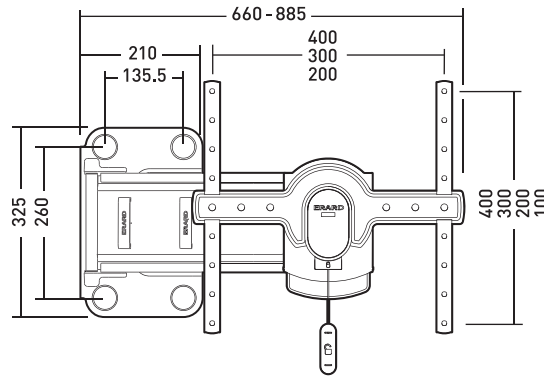

TWiSTiT Tilting and swivelling ultra slim wall mount for LED screens

- Wall mount and mounting plate in steel
- Off-centre spacers permitting to correct horizontality after drilling
- Security system preventing falls
- Integrated spirit level

TWiSTiT 400

Tilting and swivelling mount for 30" - 52" screens

Ref. **044440** EAN 318528 044440 3

- Swivel the TV 90° left and right
- Position the TV in a corner
- Position the screen perpendicular to the wall
- Benefit from the same advantages than with TiLTiT

L 30"-52"
76-132 cm

30 KG

0 > 25°

VESA
200-400

-90° > +90°

SLIM
42 mm

MAX THICKNESS
50 mm

Adjustable
arm
with integrated
ruler