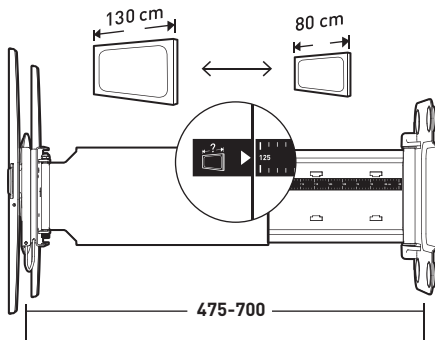

TWiSTiT Tilting and swivelling ultra slim wall mount for LED screens

- Wall mount and mounting plate in steel
- Off-centre spacers permitting to correct horizontality after drilling
- Security system preventing falls
- Integrated spirit level

TWiSTiT 400

Tilting and swivelling mount for 30" - 52" screens

Ref. **044440** EAN 318528 044440 3

- Swivel the TV 90° left and right
- Position the TV in a corner
- Position the screen perpendicular to the wall
- Benefit from the same advantages than with TiLTiT

L 30"-52"
76-132 cm

30 KG

0 > 25°

VESA
200-400

-90° > +90°

SLIM
42 mm

MAX THICKNESS
50 mm

Adjustable
arm
with integrated
ruler