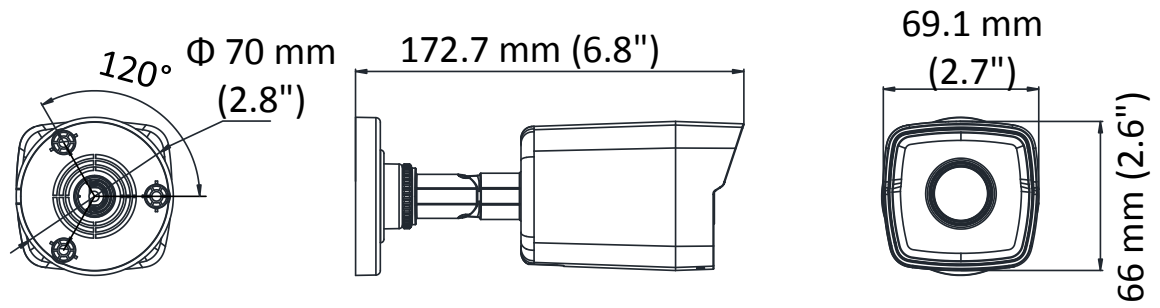

Network camera

Available Models

DS-I430

Dimension

050440170207

050440161122