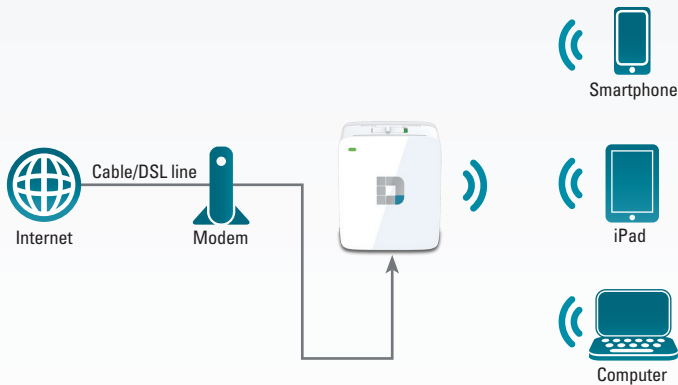

Your Power Station

The DIR-518L's powered USB port not only connects to a 3G dongle for mobile broadband, it also keeps your gadgets charged and ready to go. The device provides a USB port so you can charge a device by connecting its USB cable. Simply connect your smartphone or high-power devices like iPads to the USB port to start charging.

Easy to Set Up, Easy to Use

The DIR-518L includes a user-friendly interface that stores your connection details for you so you only have to enter them once. Whether you're connected via your 3G adapter for mobile Internet or to the Wi-Fi hotspot of your favorite café, the DIR-518L helps you keep all of your devices connected, automatically!

Four Ways to Share:

Share Your Broadband Connection