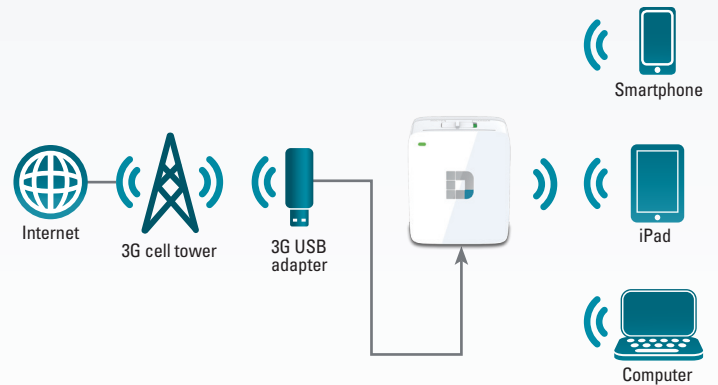

Share Your Mobile Data Connection