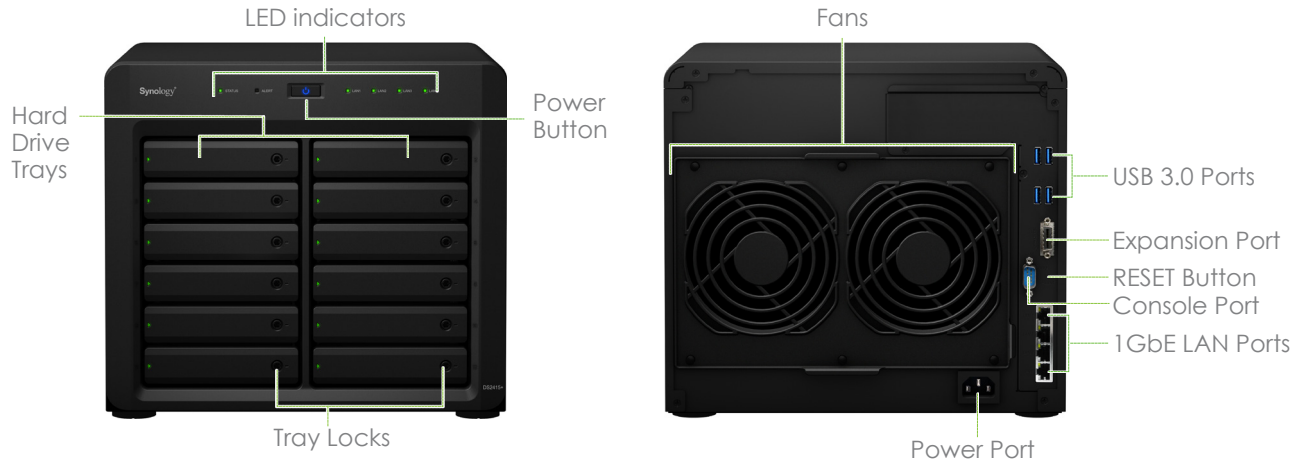

Connections & Buttons

Technical Specifications

Hardware

CPU	Intel Atom C2538 Quad Core 2.4GHz
Hardware Encryption Engine	Yes (AES-NI)
Floating Point Unit	Yes
RAM Size	DDR3 2 GB (Expandable up to 6 GB)
Internal HDD/SSD	3.5" or 2.5" SATA(III) X 12 (hard drives not included)
Maximum Internal Raw Capacity	72 TB (6 TB HDD X 12) (The actual capacity will differ according to volume types)
Hot Swappable Drive	Yes
External Ports	USB 3.0 ports X 4, expansion port X 1
Size (HxWxD)	270 X 300 X 340 mm
Weight	9.24 kg
LAN	Gigabit X 4
Wake on LAN/WAN	Yes
Wireless Support	Yes (wireless dongles not included)
AC Input Power Voltage	100V to 240V
Power Frequency	50 Hz to 60 Hz, Single Phase
Operating Temperature	5°C to 35°C (40°F to 95°F)
Storage Temperature	-20°C to 60°C (-5°F to 140°F)
Relative Humidity	5% to 95% RH

General

Networking Protocols	CIFS, AFP, NFS, FTP, WebDAV, CalDAV, iSCSI, Telnet, SSH, SNMP, VPN (PPTP, OpenVPN™, L2TP)
File System	Internal: EXT4 External: EXT4, EXT3, FAT, NTFS, HFS+
Storage Management	Maximum Single Volume Size: 108 TB, Maximum Internal Volume #: 512, Maximum iSCSI Target #: 32, Maximum iSCSI LUN#: 256; Raid Clone/Snapshot support; Supported RAID Type: Synology Hybrid RAID, Basic, JBOD, RAID 0, RAID 1, RAID 5, RAID 6, RAID 10; Synology Expansion Unit Support : DX513, DX213
File Sharing Capability	Maximum User Account: 2048, Maximum Group: 256, Maximum Shared Folder: 512, Maximum Concurrent CIFS/AFP/FTP Connections: 512
Privilege	Windows® Access Control List (ACL)
Directory Service	Windows® AD Integration: Domain Users login via Samba (CIFS)/AFP/FTP/File Station, LDAP Integration
Virtualization	VMware vSphere® 5, Microsoft Hyper-V®, Citrix® Certified
Security	FTP over SSL/TLS, IP Auto-Block, Firewall, Encrypted Network Backup over Rsync, HTTPS Connection
Utilities	Synology Assistant, Cloud Station, Evidence Integrity Authenticator
Supported Clients	Windows XP® onward, Mac OS X® 10.5 onward, Ubuntu® 9.04 onward
Supported Browsers	Chrome®, Firefox® Internet Explorer®: 8 or onward, Safari® 5 or onward, Safari (iOS 5 or later on iPad®), Chrome (Android™ 4.0 on tablets)
Language	English, Deutsch, Français, Italiano, Español, Dansk, Norsk, Svensk, Nederlands, Русский, Polski, Magyar, Português do Brasil, Português Europeu, Türkçe, Český, 日本語, 한국어, 繁體中文, 简体中文