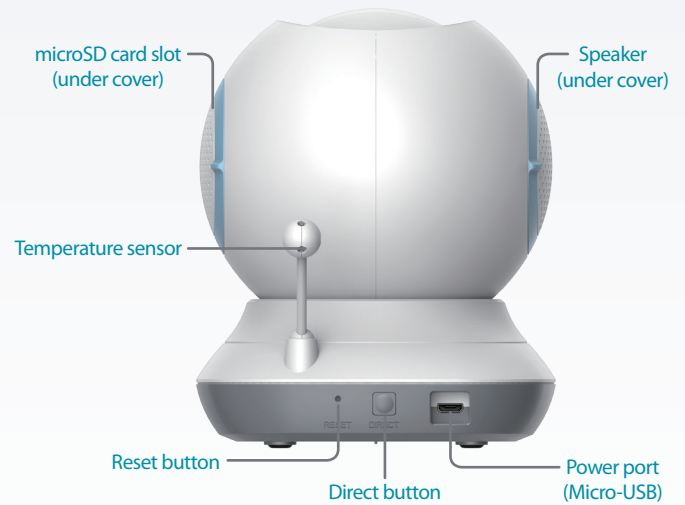

Back View

Technical Specifications

Camera

Camera Hardware Profile	• 1/4" Megapixel CMOS sensor • Built-in Infrared-Cut Removable (ICR) Filter module • 5 meter IR illumination distance • Minimum illumination: 0 lux with IR LED on • Built-in microphone and speaker • Digital zoom • Pan range: -170° to 170° • Tilt range: -25° to 95°	• Focal length: 3.3 mm • Minimum object distance: 200 mm • Aperture: F2.2 • Angle of view: • (H) 70.4° • (V) 43° • (D) 84.6°
Connectivity	• 802.11 b/g/n wireless with WEP/WPA/WPA2 support • Operates over the 2.4 GHz frequency band	• Single-band 1T1R mode supports a maximum data rate of 72.2 Mbps (PHY rate) using 20 MHz bandwidth
External Device Interfaces	• microSDHC card slot³ • Reset button	• Direct button • Power port (Micro-USB)
LEDs	• PWR LED: Link/Activity/Power	• Cloud LED: Cloud/Direct Mode
Image Features	• Configurable image size	• Time stamp overlay
Video Compression	• H.264 format video compression	• JPEG for still images
Video Resolutions	• 1280 x 720 up to 30 fps	• 640 x 352 up to 15 fps
Audio Support	• AAC • ADPCM	• 5 built-in lullabies