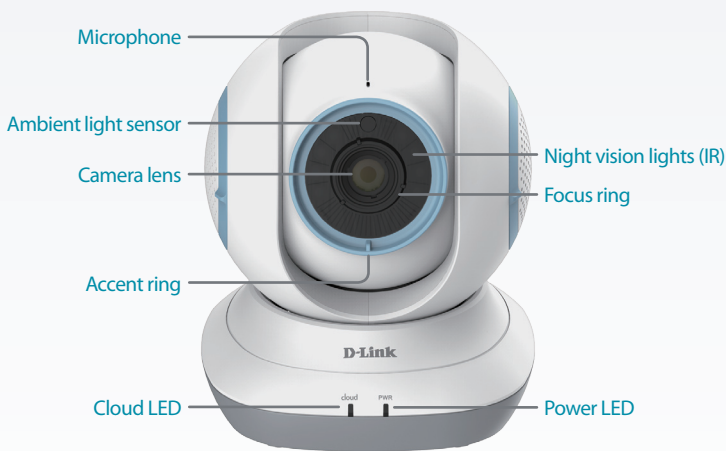

Super Simple to Use

Getting started is a snap; the free mydlink Baby app for iPhone, iPad, and Android mobile devices not only guides you step by step through the setup process, but also gives you an easy to use interface for all the advanced features of the Pan/Tilt Baby Camera. Check on your baby at a glance, pinch to zoom in and out with ease, or play one of five gentle lullabies to soothe your child. You can even take snapshots and video clips and save them directly to your mobile device!

Front View