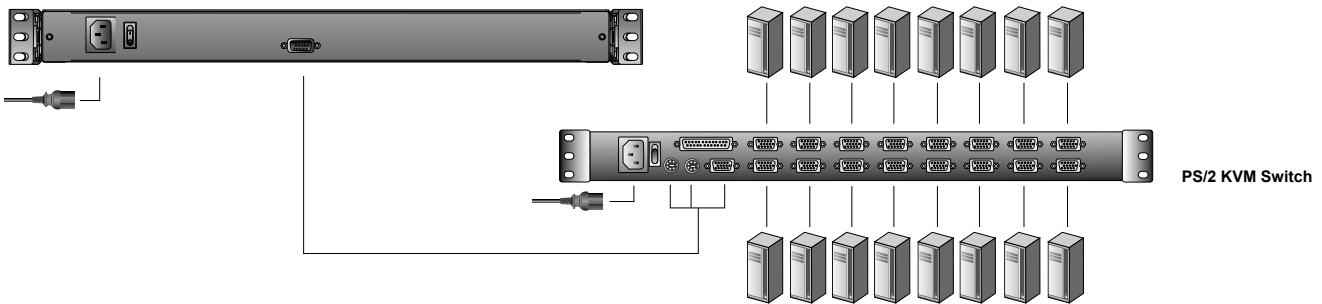

CL1000

Slideaway™ LCD Console

The CL1000 is a KVM console module that serves as the front-end for standard KVM switches. The CL1000 features an integrated 17" LCD panel, full keyboard, and touchpad in a 1U, rack-mountable, Slideaway™ housing. Users who already have a switch can take advantage of the space saving and efficiency benefits of the CL1000 LCD KVM console without the unnecessary expense of having to purchase a KVM switch.

Rack Mount Kit	Depth (cm)
Long(Optional)	68 - 100
Short (Standard)	42 - 72

Easy Installation Rack Mount Kit	Depth (cm)
Long(Optional)	68 - 105
Short(Optional)	42 - 70

Setup

Features

- Integrated KVM console with 17" LCD monitor – in a Slideaway™ housing
- LCD module rotates up to 115 degrees for a more comfortable viewing angle
- Slideaway™ housing is less than 1U – with top and bottom clearance for smooth operation in a 1U high system rack
- Compatible with most PS/2 KVM Switches
- Internal power built in
- Adjustable depth to fit within a rack
- High video resolution:
Up to 1280 x 1024 @75Hz
Supports DDC, DDC2, DDC2B
- DDC emulation – VGA settings of every connected computer are automatically adjusted for optimal output to the LCD monitor
- Keyboard Language support: English(US); English(UK); German; German(Swiss); French; Spanish; Traditional Chinese; Japanese; Korean; Swedish; Italian; Russian; Hungarian
- Improved design – single person installation (optional)