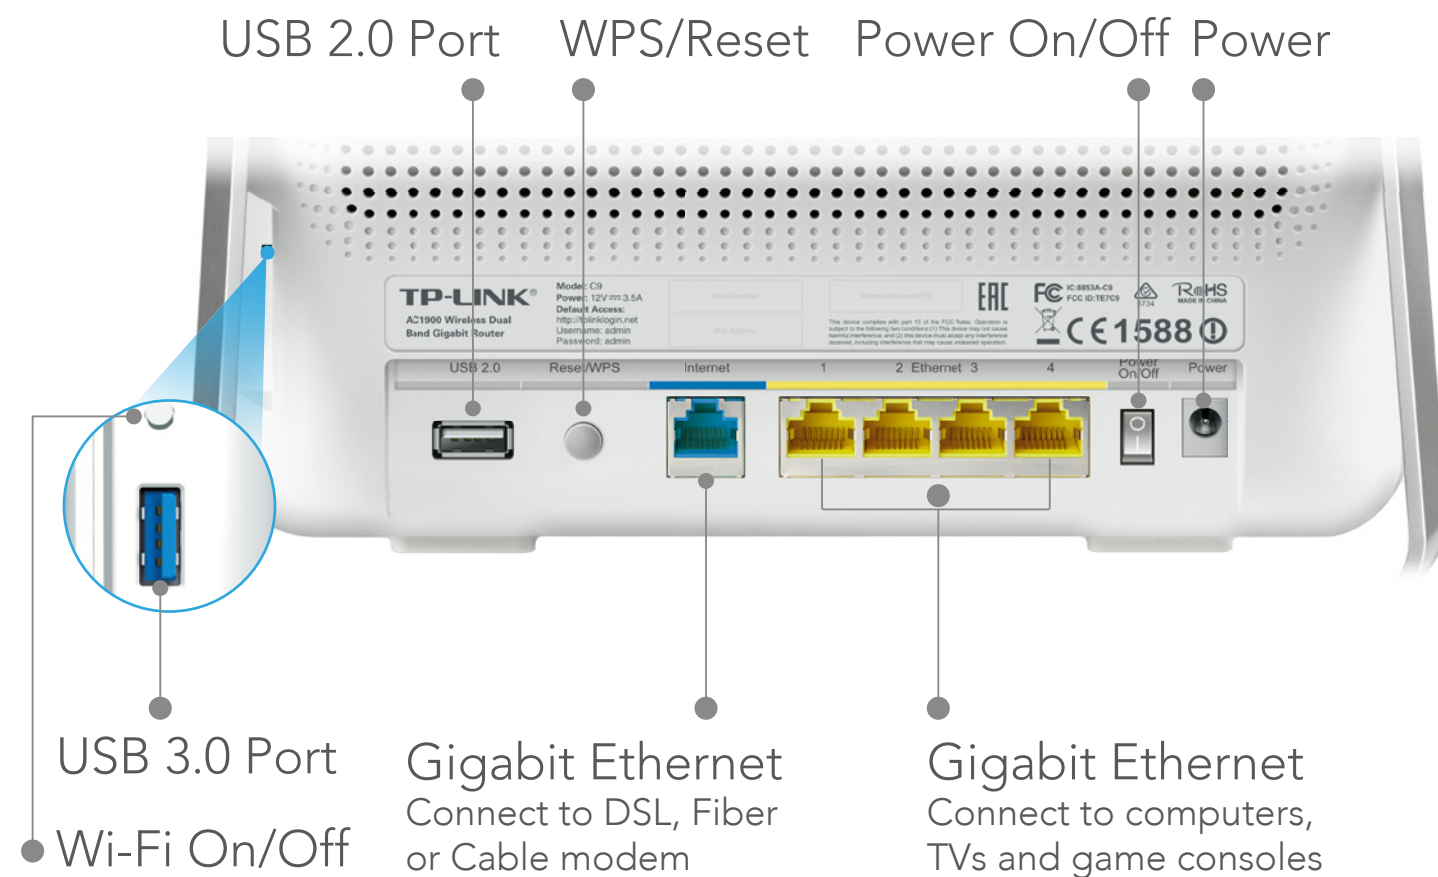

Beamforming Technology For Laser-Focused Wi-Fi

Beamforming concentrates the Wi-Fi signal towards your devices, focusing the data transmission toward the most-needed directions. Superior Wi-Fi bandwidth utilization increases Wi-Fi range, delivering highly targeted and efficient Wi-Fi connections.

Tether App Easy Network Management at Your Fingertips

TP-LINK Tether provides the easiest way to access and manage the router on your iOS and Android devices. From Setup to Parental Control, Tether provides a simple, intuitive user interface to see what the status of your router is, who's online and what their privileges are. TP-LINK Tether is going to be adaptable to more router models.

Specifications

Hardware

- **Ethernet Ports:** 4 10/100/1000Mbps LAN Ports & 1 10/100/1000Mbps WAN Port
- **USB Port:** 1 USB 3.0 Port + 1 USB 2.0 Port
- **Button:** WPS/Reset Button, Wireless On/Off Button, Power On/Off Button
- **External Power Supply:** 12V/3.3A
- **Dimensions (W x D x H):** 8.7 x 3.4 x 6.6 in. (221 x 86 x 168.5mm)
- **Antenna:** 3 Dual Band Detachable Antennas