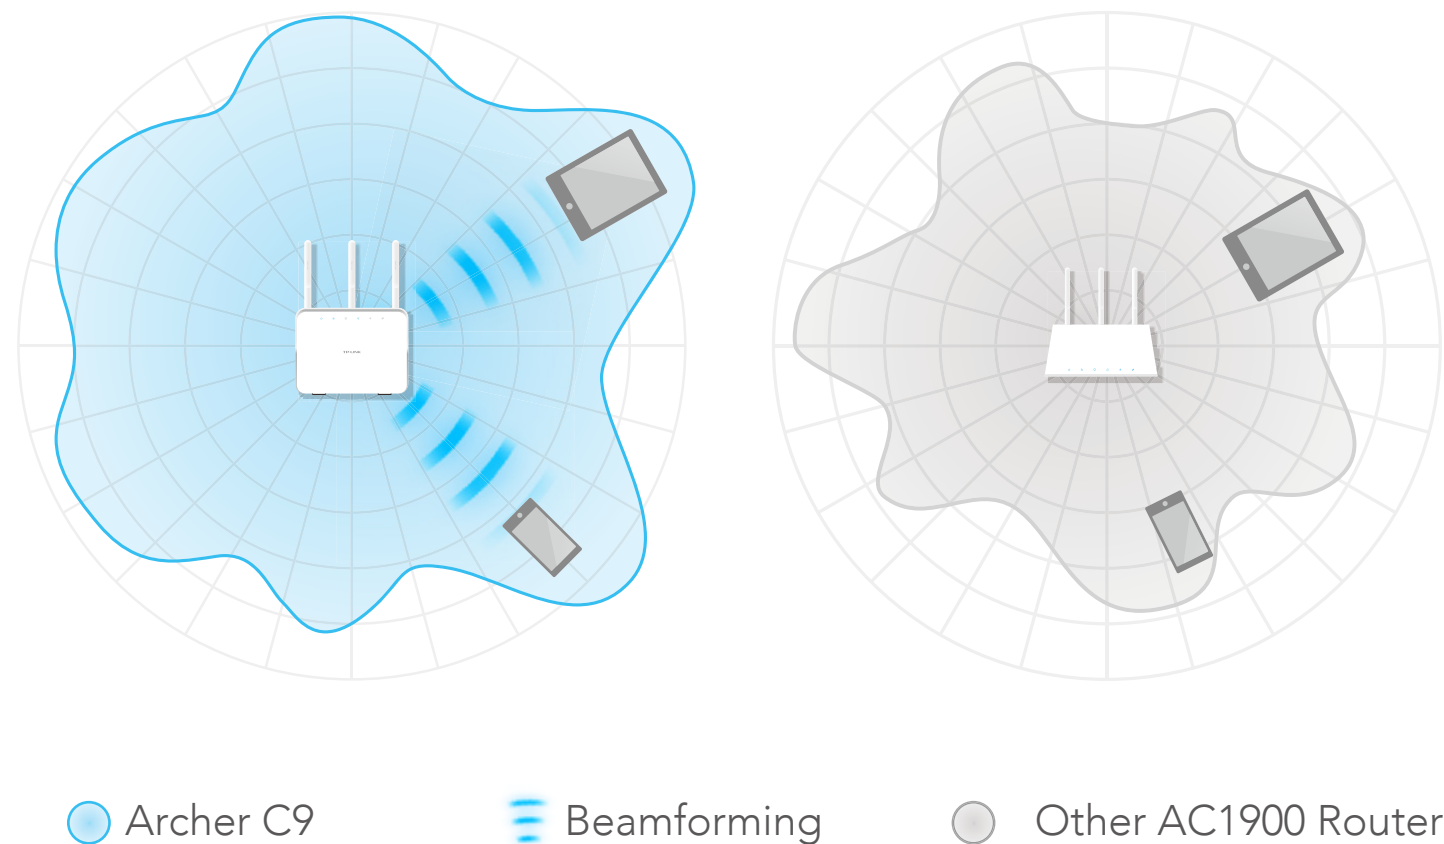

Ease of Use

- **3-Step Quick Installation** – Easy Setup Assistant supporting multiple languages provides a quick & hassle free installation
- **Fast Encryption** – Easy one-touch WPA wireless security encryption with the WPS button
- **Easy On/Off** – Wi-Fi On/Off Button allows users to turn wireless radio on or off
- **Power On/Off** – Convenient power saving
- **Hassle-free Management with Tether App** – Tether App allows easy network management at your fingertips

Security

- **Access Control** – Guest Network Access provides secure Wi-Fi access for guests
- **Parental Control** – Establish restricted access policies for all connected devices
- **Easy Bandwidth Management** – IP-based Bandwidth Control makes it easier for you to manage the bandwidth of connected devices
- **VPN Support** – Secure access to your home or office network from remote devices
- **Encryptions for Secure Network** – WPA-PSK/WPA2-PSK encryptions provide active defense against security threats for user networks

Beamforming Technology For Laser-Focused Wi-Fi

Beamforming concentrates the Wi-Fi signal towards your devices, focusing the data transmission toward the most-needed directions. Superior Wi-Fi bandwidth utilization increases Wi-Fi range, delivering highly targeted and efficient Wi-Fi connections.