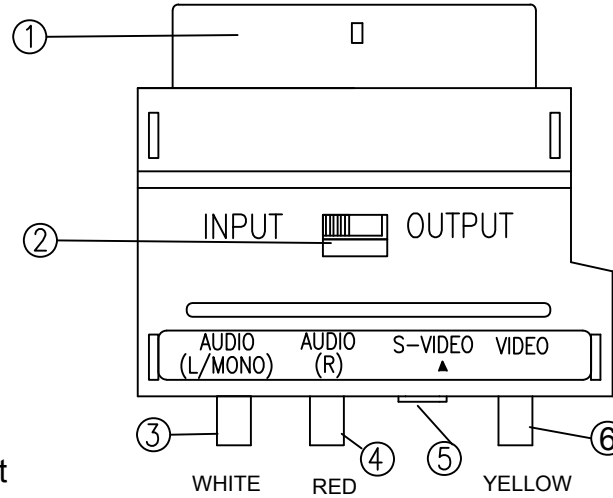

SCART 21PIN MALE

switch on input
pin out

switch on output
pin out

21PINM	3RCAF	21PINM
3	WHITE RCA F +	6
4	WHITE RCA F -	4
1	RED RCA F +	2
4	RED RCA F -	4
19	YELLOW RCA F +	20
17	YELLOW RCA F -	17

21PINM	S-VIDEO 4PIN F	21PINM
17	1	17
19	3	20
15	4	15
13	2	13

NOTES:

- TESTING: 100% OPEN AND SHORT TEST.
- ALL MATERIAL BE RoHS COMPLIANT.

⑥	RCA FEMALE	YELLOW GOLD PLATED
⑤	S-VIDEO FEMALE	BLACK GOLD PLATED
④	RCA FEMALE	RED GOLD PLATED
③	RCA FEMALE	WHIET GOLD PLATED
②	SWITCH	BLACK SWITCH
①	SCART 21PIN MALE	GOLD PLATED
NO.	PARTS NAME	SPECIFICATION

APPROVED	CHECKED	DRAWN	CUSTOMER:	
			ITEM NO.	AA-15
			DRAW NO.	
			UNIT	mm
			SCALE	NONE

DESCRIPTION:

SCART 21PIN MALE----SWITCH---
3RCA FEMALE +S-VIDEO FEMALE