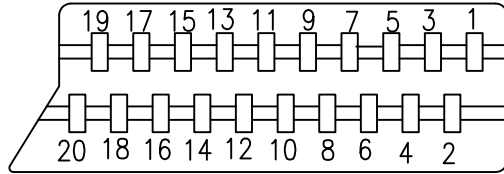

SCART 21PIN MALE

switch on input
pin out

switch on output
pin out

21PINM	3RCAF	21PINM
3	WHITE RCA F +	6
4	WHITE RCA F -	4
1	RED RCA F +	2
4	RED RCA F -	4
19	YELLOW RCA F +	20
17	YELLOW RCA F -	17

21PINM	S-VIDEO 4PIN F	21PINM
17	1	17
19	3	20
15	4	15
13	2	13

NOTES:

- TESTING: 100% OPEN AND SHORT TEST.
- ALL MATERIAL BE RoHS COMPLIANT.

⑥	RCA FEMALE	YELLOW GOLD PLATED
⑤	S-VIDEO FEMALE	BLACK GOLD PLATED
④	RCA FEMALE	RED GOLD PLATED
③	RCA FEMALE	WHIET GOLD PLATED
②	SWITCH	BLACK SWITCH
①	SCART 21PIN MALE	GOLD PLATED
NO.	PARTS NAME	SPECIFICATION

APPROVED	CHECKED	DRAWN	CUSTOMER:	
			ITEM NO.	AA-15
			DRAW NO.	
			UNIT	mm
			SCALE	NONE

DESCRIPTION:

SCART 21PIN MALE----SWITCH---
3RCA FEMALE +S-VIDEO FEMALE