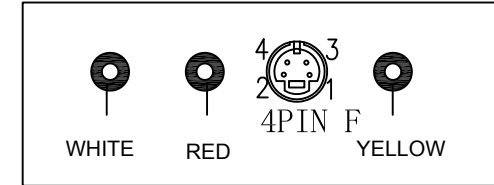

SCART 21PIN MALE

switch on input
pin out

switch on output
pin out

21PINM	3RCAF	21PINM
3	WHITE RCA F +	6
4	WHITE RCA F -	4
1	RED RCA F +	2
4	RED RCA F -	4
19	YELLOW RCA F +	20
17	YELLOW RCA F -	17

21PINM	S-VIDEO 4PIN F	21PINM
17	1	17
19	3	20
15	4	15
13	2	13

NOTES:

- TESTING: 100% OPEN AND SHORT TEST.
- ALL MATERIAL BE RoHS COMPLIANT.

⑥	RCA FEMALE	YELLOW GOLD PLATED
⑤	S-VIDEO FEMALE	BLACK GOLD PLATED
④	RCA FEMALE	RED GOLD PLATED
③	RCA FEMALE	WHIET GOLD PLATED
②	SWITCH	BLACK SWITCH
①	SCART 21PIN MALE	GOLD PLATED
NO.	PARTS NAME	SPECIFICATION

APPROVED	CHECKED	DRAWN	CUSTOMER:	
			ITEM NO.	AA-15
			DRAW NO.	
			UNIT	mm
			SCALE	NONE

DESCRIPTION:

SCART 21PIN MALE----SWITCH---
3RCA FEMALE +S-VIDEO FEMALE