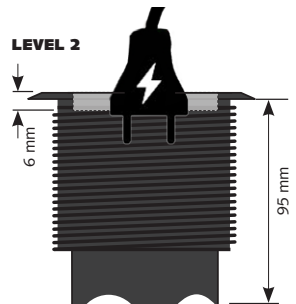

# Access point Powerdot Satellite PD12 / PD13

by  
**Kondator**

Principle for height adjustment

935-PD12  
Power, data and USB-charger.

935-PD13  
Power, HDMI and USB port

The satellite is easily mounted in table tops and can after that be adjusted in three levels depending on desired feature or needs.

Can also be supplemented with decor frame for installation of 1, 2 or 4 satellites in groups. (Feb 2015)

### SPECIFIKATIONS

- Adjustable in 3 levels
- Electrical Connection:  
Schuko / grounded 1.5m  
Data CAT6  
HDMI  
USB Charger 5V, 2100 mA
- Drilling diameter 79 mm
- Patent-pending PCT, China.
- Incl. Cover lid and Decor frame  
115x115 mm, silver
- Part no Powerdot Satellite  
935-PD12 Power, data, USB charger  
935-PD13 Power, HDMI, USB port