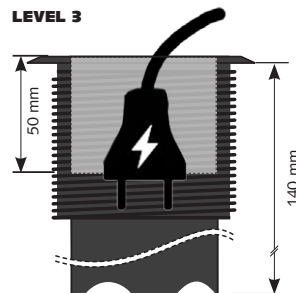

# Access point Powerdot Satellite PD12 / PD13

by  
**Kondator**

Principle for height adjustment

935-PD12  
Power, data and USB-charger.

935-PD13  
Power, HDMI and USB port

The satellite is easily mounted in table tops and can after that be adjusted in three levels depending on desired feature or needs.

Can also be supplemented with decor frame for installation of 1, 2 or 4 satellites in groups. (Feb 2015)

### SPECIFIKATIONS

- Adjustable in 3 levels
- Electrical Connection:  
Schuko / grounded 1.5m  
Data CAT6  
HDMI  
USB Charger 5V, 2100 mA
- Drilling diameter 79 mm
- Patent-pending PCT, China.
- Incl. Cover lid and Decor frame  
115x115 mm, silver
- Part no Powerdot Satellite  
935-PD12 Power, data, USB charger  
935-PD13 Power, HDMI, USB port