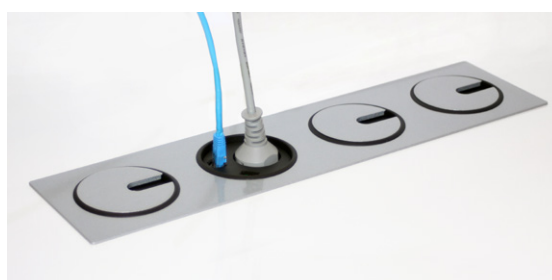

# Access point Powerdot Satellite PD12 / PD13

by  
**Kondator**

Principle for height adjustment

935-PD12  
Power, data and USB-charger.

935-PD13  
Power, HDMI and USB port

## Unique patent pending technology

These complementary satellite outlets are well suited for both individual desks and conference tables. Their combined use offer a complete technical solution, when a wide range of options is required.

The satellite is easily mounted in table tops and can after that be adjusted in three levels depending on desired feature or needs.

Can also be supplemented with decor frame for installation of 1, 2 or 4 satellites in groups. (Feb 2015)

### SPECIFIKATIONS

- Adjustable in 3 levels
- Electrical Connection:  
Schuko / grounded 1.5m  
Data CAT6  
HDMI  
USB Charger 5V, 2100 mA
- Drilling diameter 79 mm
- Patent-pending PCT, China.
- Incl. Cover lid and Decor frame  
115x115 mm, silver
- Part no Powerdot Satellite  
935-PD12 Power, data, USB charger  
935-PD13 Power, HDMI, USB port