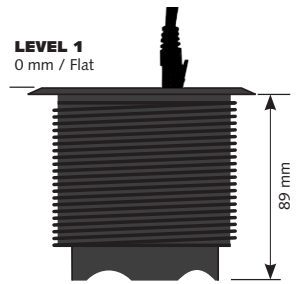

# Access point Powerdot Satellite PD12 / PD13

by  
**Kondator**

Principle for height adjustment

935-PD12  
Power, data and USB-charger.

935-PD13  
Power, HDMI and USB port

The satellite is easily mounted in table tops and can after that be adjusted in three levels depending on desired feature or needs.

Can also be supplemented with decor frame for installation of 1, 2 or 4 satellites in groups. (Feb 2015)

### SPECIFIKATIONS

- Adjustable in 3 levels
- Electrical Connection:  
Schuko / grounded 1.5m  
Data CAT6  
HDMI  
USB Charger 5V, 2100 mA
- Drilling diameter 79 mm
- Patent-pending PCT, China.
- Incl. Cover lid and Decor frame  
115x115 mm, silver
- Part no Powerdot Satellite  
935-PD12 Power, data, USB charger  
935-PD13 Power, HDMI, USB port