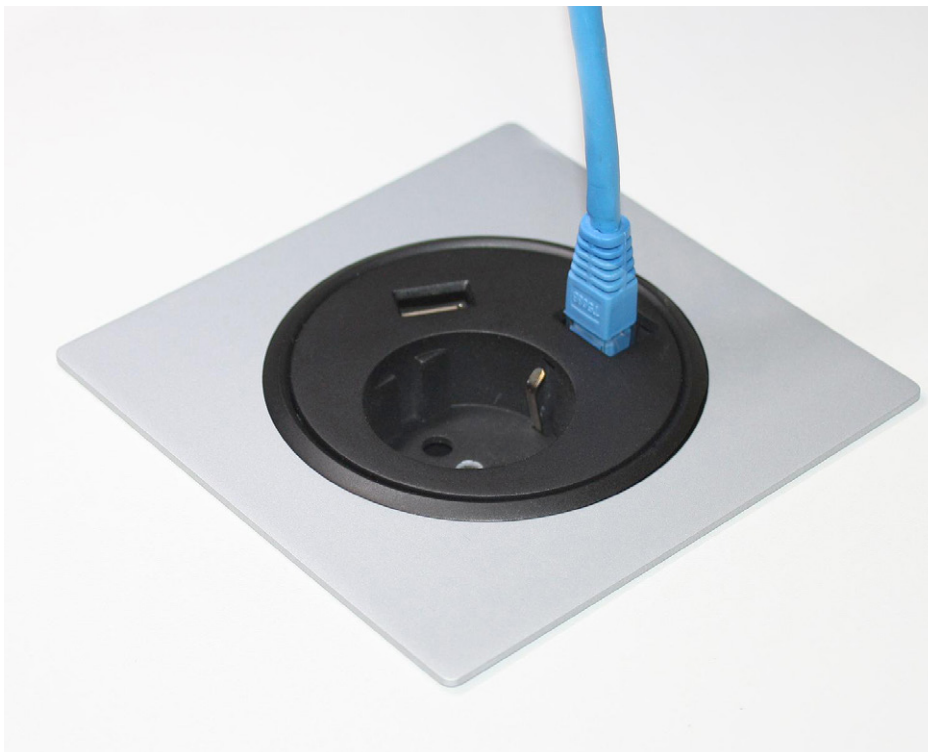

# Access point Powerdot Satellite PD12 / PD13

by  
**Kondator**

Principle for height adjustment

935-PD12  
Power, data and USB-charger.

935-PD13  
Power, HDMI and USB port

## Unique patent pending technology

These complementary satellite outlets are well suited for both individual desks and conference tables. Their combined use offer a complete technical solution, when a wide range of options is required.

The satellite is easily mounted in table tops and can after that be adjusted in three levels depending on desired feature or needs.

Can also be supplemented with decor frame for installation of 1, 2 or 4 satellites in groups. (Feb 2015)

### SPECIFIKATIONS

- Adjustable in 3 levels
- Electrical Connection:  
Schuko / grounded 1.5m  
Data CAT6  
HDMI  
USB Charger 5V, 2100 mA
- Drilling diameter 79 mm
- Patent-pending PCT, China.
- Incl. Cover lid and Decor frame  
115x115 mm, silver
- Part no Powerdot Satellite  
935-PD12 Power, data, USB charger  
935-PD13 Power, HDMI, USB port