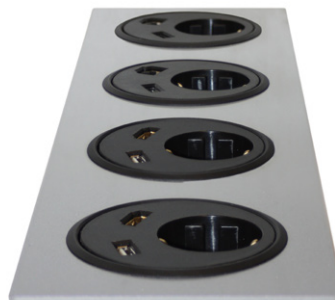

**POWER
dot**

SPECIFIKATIONS

- 1 x Power, 4 x Cable feedthrough
- Electrical Connection: Schuko / grounded 1.5m
- Drilling diameter 79 mm
- Total height 51 mm
- Easy mounting in fixed level.
- Patent-pending PCT, China.
- Part no. 935-PD10 Powerdot Satellite
Accessories:
Decor frame, 115x115 mm;
Silver / White / Black (Feb 2015)

Access point Powerdot Satellite PD11

by
Kondator

Principle for height adjustment

Delivered complete with cover lid and decor frame in silver.

Ingenious design!

A unique satellite outlet, with a pending patent, that offers three alternative height configurations. When installed at its 3rd and lowest level, cables and ports are elegantly hidden within the satellite well. The product is delivered complete with cover lid and decor frame.

**POWER
dot**

SPECIFIKATIONS

- 1 x EI, 4 x cable feedthrough
- Electrical Connection: Schuko / grounded 1.5m
- Drilling diameter 79 mm
- Height 89-140 mm
- Patent-pending PCT, China.
- Incl. Cover lid and Decor frame 115x115 mm, silver
- Part No. Powerdot Satellite 935-PD11 Adjustable in 3 levels

Accessories:

Decor frame, 115x115 mm;
Silver / White / Black (Feb 2015)

Access point Powerdot Satellite PD12 / PD13

by
Kondator

Principle for height adjustment

935-PD12
Power, data and USB-charger.

935-PD13
Power, HDMI and USB port