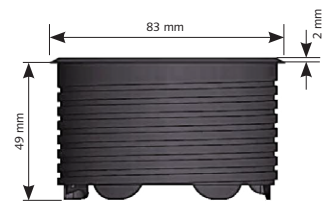

Dimensions

Simple and functional

A convenient satellite fitted with an electrical outlet and four cable ports. Its detachable top allow for an easy insertion of additional cables. Quick and simple installation flush with the desk surface.

**POWER
dot**

SPECIFIKATIONS

- 1 x Power, 4 x Cable feedthrough
- Electrical Connection: Schuko / grounded 1.5m
- Drilling diameter 79 mm
- Total height 51 mm
- Easy mounting in fixed level.
- Patent-pending PCT, China.
- Part no. 935-PD10 Powerdot Satellite
Accessories:
Decor frame, 115x115 mm;
Silver / White / Black (Feb 2015)

**POWER
dot**

SPECIFIKATIONS

- 1 x EI, 4 x cable feedthrough
- Electrical Connection: Schuko / grounded 1.5m
- Drilling diameter 79 mm
- Height 89-140 mm
- Patent-pending PCT, China.
- Incl. Cover lid and Decor frame 115x115 mm, silver
- Part No. Powerdot Satellite 935-PD11 Adjustable in 3 levels