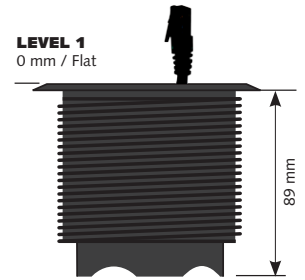

Dimensions

Simple and functional

A convenient satellite fitted with an electrical outlet and four cable ports. Its detachable top allow for an easy insertion of additional cables. Quick and simple installation flush with the desk surface.

**POWER
dot**

SPECIFIKATIONS

- 1 x Power, 4 x Cable feedthrough
- Electrical Connection: Schuko / grounded 1.5m
- Drilling diameter 79 mm
- Total height 51 mm
- Easy mounting in fixed level.
- Patent-pending PCT, China.
- Part no. 935-PD10 Powerdot Satellite
Accessories:
Decor frame, 115x115 mm;
Silver / White / Black (Feb 2015)

Access point Powerdot Satellite PD11

by
Kondator

Principle for height adjustment

Delivered complete with cover lid and decor frame in silver.

Ingenious design!

A unique satellite outlet, with a pending patent, that offers three alternative height configurations. When installed at its 3rd and lowest level, cables and ports are elegantly hidden within the satellite well. The product is delivered complete with cover lid and decor frame.

**POWER
dot**

SPECIFIKATIONS

- 1 x EI, 4 x cable feedthrough
- Electrical Connection: Schuko / grounded 1.5m
- Drilling diameter 79 mm
- Height 89-140 mm
- Patent-pending PCT, China.
- Incl. Cover lid and Decor frame 115x115 mm, silver
- Part No. Powerdot Satellite 935-PD11 Adjustable in 3 levels