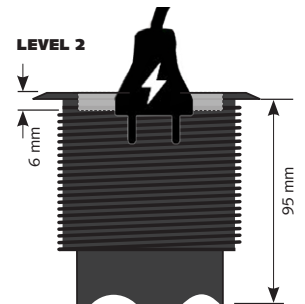

**POWER
dot**

SPECIFIKATIONS

- 1 x Power, 4 x Cable feedthrough
- Electrical Connection: Schuko / grounded 1.5m
- Drilling diameter 79 mm
- Total height 51 mm
- Easy mounting in fixed level.
- Patent-pending PCT, China.
- Part no. 935-PD10 Powerdot Satellite
Accessories:
Decor frame, 115x115 mm;
Silver / White / Black (Feb 2015)

Access point Powerdot Satellite PD11

by
Kondator

Principle for height adjustment

Delivered complete with cover lid and decor frame in silver.

Ingenious design!

A unique satellite outlet, with a pending patent, that offers three alternative height configurations. When installed at its 3rd and lowest level, cables and ports are elegantly hidden within the satellite well. The product is delivered complete with cover lid and decor frame.

**POWER
dot**

SPECIFIKATIONS

- 1 x EI, 4 x cable feedthrough
- Electrical Connection: Schuko / grounded 1.5m
- Drilling diameter 79 mm
- Height 89-140 mm
- Patent-pending PCT, China.
- Incl. Cover lid and Decor frame 115x115 mm, silver
- Part No. Powerdot Satellite 935-PD11 Adjustable in 3 levels