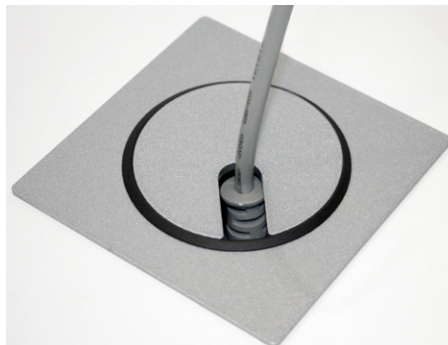

Dimensions

Simple and functional

A convenient satellite fitted with an electrical outlet and four cable ports. Its detachable top allow for an easy insertion of additional cables. Quick and simple installation flush with the desk surface.

**POWER
dot**

SPECIFIKATIONS

- 1 x Power, 4 x Cable feedthrough
- Electrical Connection: Schuko / grounded 1.5m
- Drilling diameter 79 mm
- Total height 51 mm
- Easy mounting in fixed level.
- Patent-pending PCT, China.
- Part no. 935-PD10 Powerdot Satellite
Accessories:
Decor frame, 115x115 mm;
Silver / White / Black (Feb 2015)

Access point Powerdot Satellite PD11

by
Kondator

Principle for height adjustment

Delivered complete with cover lid and decor frame in silver.

Ingenious design!

A unique satellite outlet, with a pending patent, that offers three alternative height configurations. When installed at its 3rd and lowest level, cables and ports are elegantly hidden within the satellite well. The product is delivered complete with cover lid and decor frame.

**POWER
dot**

SPECIFIKATIONS

- 1 x EI, 4 x cable feedthrough
- Electrical Connection: Schuko / grounded 1.5m
- Drilling diameter 79 mm
- Height 89-140 mm
- Patent-pending PCT, China.
- Incl. Cover lid and Decor frame 115x115 mm, silver
- Part No. Powerdot Satellite 935-PD11 Adjustable in 3 levels