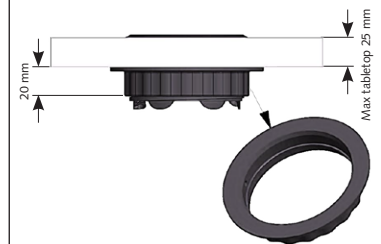

Dimensions

Simple and functional

A convenient satellite fitted with an electrical outlet and four cable ports. Its detachable top allow for an easy insertion of additional cables. Quick and simple installation flush with the desk surface.

**POWER
dot**

SPECIFIKATIONS

- 1 x Power, 4 x Cable feedthrough
- Electrical Connection: Schuko / grounded 1.5m
- Drilling diameter 79 mm
- Total height 51 mm
- Easy mounting in fixed level.
- Patent-pending PCT, China.
- Part no. 935-PD10 Powerdot Satellite
Accessories:
Decor frame, 115x115 mm;
Silver / White / Black (Feb 2015)

**POWER
dot**

SPECIFIKATIONS

- 1 x EI, 4 x cable feedthrough
- Electrical Connection: Schuko / grounded 1.5m
- Drilling diameter 79 mm
- Height 89-140 mm
- Patent-pending PCT, China.
- Incl. Cover lid and Decor frame 115x115 mm, silver
- Part No. Powerdot Satellite 935-PD11 Adjustable in 3 levels