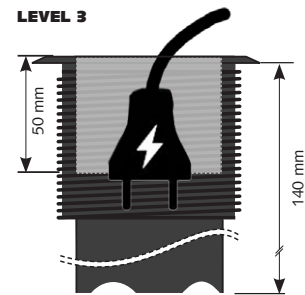

**POWER
dot**

SPECIFIKATIONS

- 1 x Power, 4 x Cable feedthrough
- Electrical Connection: Schuko / grounded 1.5m
- Drilling diameter 79 mm
- Total height 51 mm
- Easy mounting in fixed level.
- Patent-pending PCT, China.
- Part no. 935-PD10 Powerdot Satellite
Accessories:
Decor frame, 115x115 mm;
Silver / White / Black (Feb 2015)

Access point Powerdot Satellite PD11

by
Kondator

Principle for height adjustment

Delivered complete with cover lid and decor frame in silver.

Ingenious design!

A unique satellite outlet, with a pending patent, that offers three alternative height configurations. When installed at its 3rd and lowest level, cables and ports are elegantly hidden within the satellite well. The product is delivered complete with cover lid and decor frame.

**POWER
dot**

SPECIFIKATIONS

- 1 x EI, 4 x cable feedthrough
- Electrical Connection: Schuko / grounded 1.5m
- Drilling diameter 79 mm
- Height 89-140 mm
- Patent-pending PCT, China.
- Incl. Cover lid and Decor frame 115x115 mm, silver
- Part No. Powerdot Satellite 935-PD11 Adjustable in 3 levels