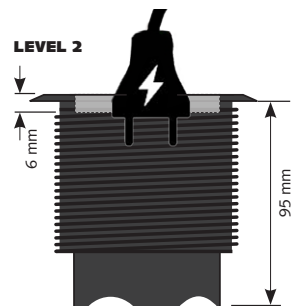

**POWER
dot**

SPECIFIKATIONS

- 1 x EI, 4 x cable feedthrough
- Electrical Connection: Schuko / grounded 1.5m
- Drilling diameter 79 mm
- Height 89-140 mm
- Patent-pending PCT, China.
- Incl. Cover lid and Decor frame 115x115 mm, silver
- Part No. Powerdot Satellite 935-PD11 Adjustable in 3 levels

Accessories:

Decor frame, 115x115 mm;
Silver / White / Black (Feb 2015)

Access point Powerdot Satellite PD12 / PD13

by
Kondator

Principle for height adjustment

935-PD12
Power, data and USB-charger.

935-PD13
Power, HDMI and USB port