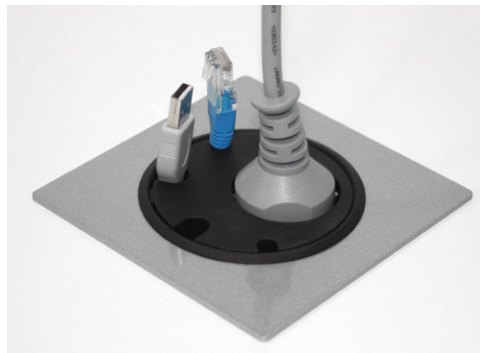

Access point Powerdot Satellite PD10

by
Kondator

Can be supplemented with decor frame.