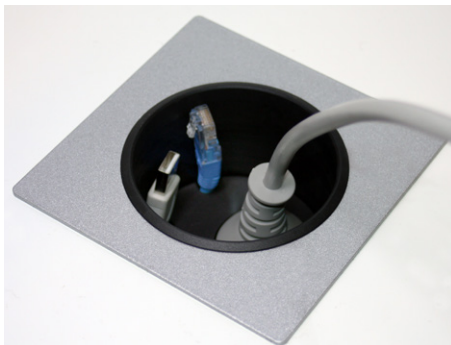

Dimensions

Simple and functional

A convenient satellite fitted with an electrical outlet and four cable ports. Its detachable top allow for an easy insertion of additional cables. Quick and simple installation flush with the desk surface.

**POWER
dot**

SPECIFIKATIONS

- 1 x Power, 4 x Cable feedthrough
- Electrical Connection: Schuko / grounded 1.5m
- Drilling diameter 79 mm
- Total height 51 mm
- Easy mounting in fixed level.
- Patent-pending PCT, China.
- Part no. 935-PD10 Powerdot Satellite
Accessories:
Decor frame, 115x115 mm;
Silver / White / Black (Feb 2015)

Access point Powerdot Satellite PD11

by
Kondator

Principle for height adjustment

Delivered complete with cover lid and decor frame in silver.

Ingenious design!

A unique satellite outlet, with a pending patent, that offers three alternative height configurations. When installed at its 3rd and lowest level, cables and ports are elegantly hidden within the satellite well. The product is delivered complete with cover lid and decor frame.

**POWER
dot**

SPECIFIKATIONS

- 1 x EI, 4 x cable feedthrough
- Electrical Connection: Schuko / grounded 1.5m
- Drilling diameter 79 mm
- Height 89-140 mm
- Patent-pending PCT, China.
- Incl. Cover lid and Decor frame 115x115 mm, silver
- Part No. Powerdot Satellite 935-PD11 Adjustable in 3 levels