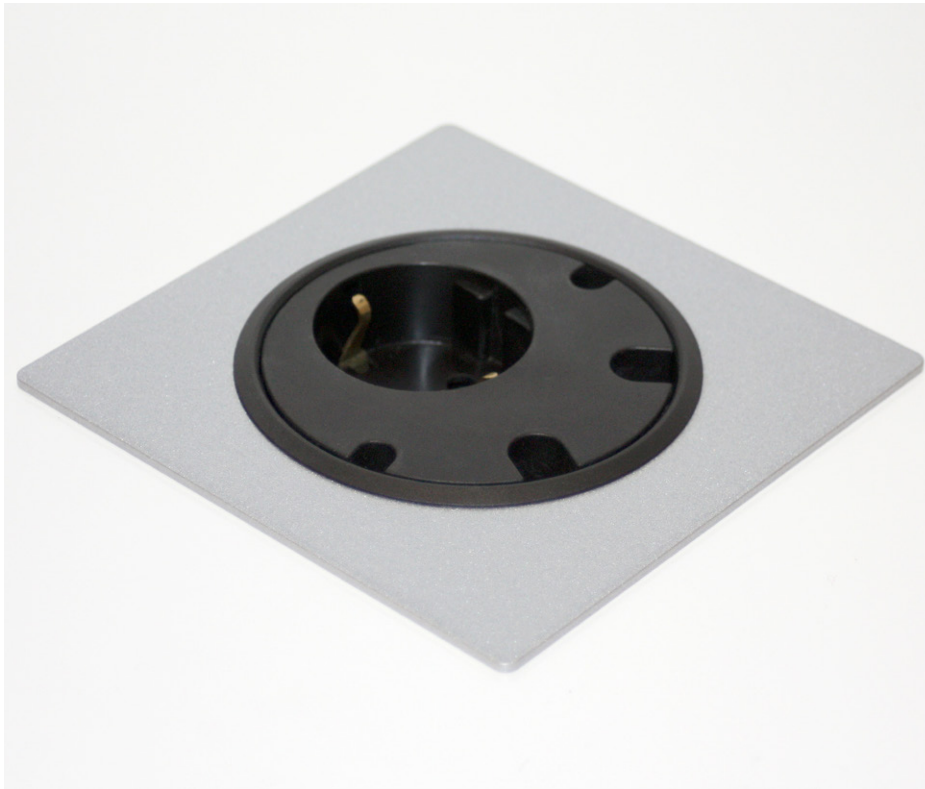

Dimensions

Simple and functional

A convenient satellite fitted with an electrical outlet and four cable ports. Its detachable top allow for an easy insertion of additional cables. Quick and simple installation flush with the desk surface.

**POWER
dot**

SPECIFIKATIONS

- 1 x Power, 4 x Cable feedthrough
- Electrical Connection: Schuko / grounded 1.5m
- Drilling diameter 79 mm
- Total height 51 mm
- Easy mounting in fixed level.
- Patent-pending PCT, China.
- Part no. 935-PD10 Powerdot Satellite
Accessories:
Decor frame, 115x115 mm;
Silver / White / Black (Feb 2015)

Access point Powerdot Satellite PD11

by
Kondator

Principle for height adjustment

Delivered complete with cover lid and decor frame in silver.

Ingenious design!

A unique satellite outlet, with a pending patent, that offers three alternative height configurations. When installed at its 3rd and lowest level, cables and ports are elegantly hidden within the satellite well. The product is delivered complete with cover lid and decor frame.

**POWER
dot**

SPECIFIKATIONS

- 1 x EI, 4 x cable feedthrough
- Electrical Connection: Schuko / grounded 1.5m
- Drilling diameter 79 mm
- Height 89-140 mm
- Patent-pending PCT, China.
- Incl. Cover lid and Decor frame 115x115 mm, silver
- Part No. Powerdot Satellite 935-PD11 Adjustable in 3 levels