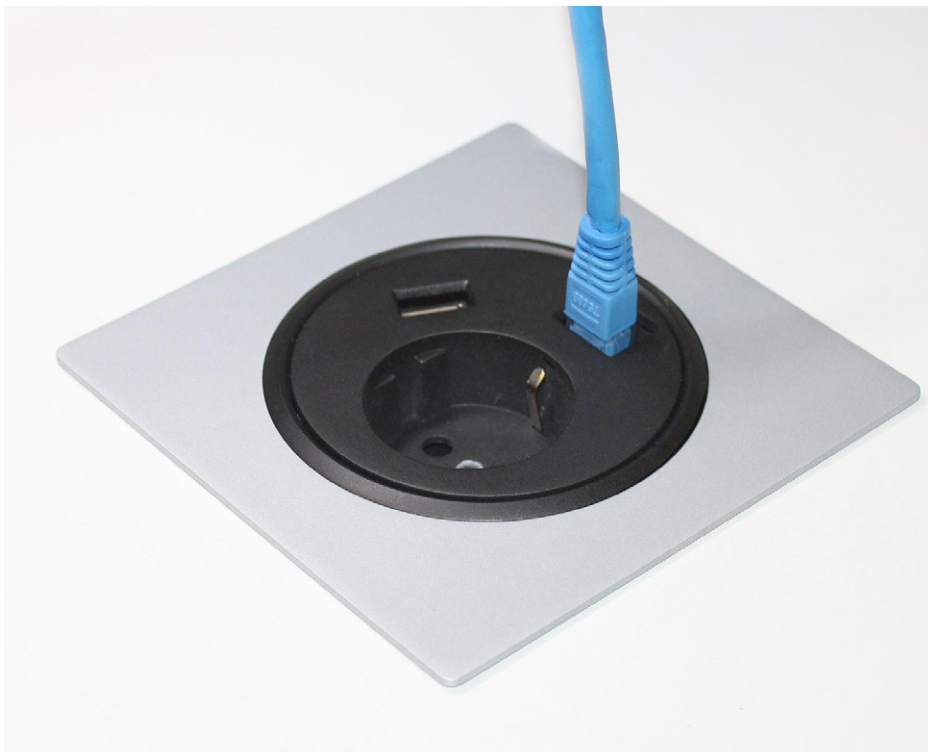

Access point Powerdot Satellite PD12 / PD13

by
Kondator

Principle for height adjustment