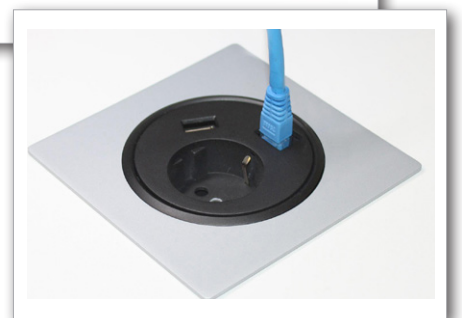

POWER dot

...your power point !

*A concept providing power, data, and media...
... where you want it!*

by
Kondator
www.kondator.se