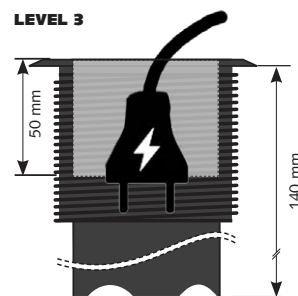

**POWER
dot**

SPECIFIKATIONS

- 1 x Power, 4 x Cable feedthrough
- Electrical Connection: Schuko / grounded 1.5m
- Drilling diameter 79 mm
- Total height 51 mm
- Easy mounting in fixed level.
- Patent-pending PCT, China.
- Part no. 935-PD10 Powerdot Satellite
Accessories:
Decor frame, 115x115 mm;
Silver / White / Black (Feb 2015)

**POWER
dot**

SPECIFIKATIONS

- 1 x EI, 4 x cable feedthrough
- Electrical Connection: Schuko / grounded 1.5m
- Drilling diameter 79 mm
- Height 89-140 mm
- Patent-pending PCT, China.
- Incl. Cover lid and Decor frame 115x115 mm, silver
- Part No. Powerdot Satellite 935-PD11 Adjustable in 3 levels

Accessories:

Decor frame, 115x115 mm;
Silver / White / Black (Feb 2015)

Access point Powerdot Satellite PD12 / PD13

by
Kondator

Principle for height adjustment

935-PD12
Power, data and USB-charger.

935-PD13
Power, HDMI and USB port

POWER
dot

SPECIFIKATIONS

- Adjustable in 3 levels
- Electrical Connection:
Schuko / grounded 1.5m
Data CAT6
HDMI
USB Charger 5V, 2100 mA
- Drilling diameter 79 mm
- Patent-pending PCT, China.
- Incl. Cover lid and Decor frame
115x115 mm, silver
- Part no Powerdot Satellite
935-PD12 Power, data, USB charger
935-PD13 Power, HDMI, USB port