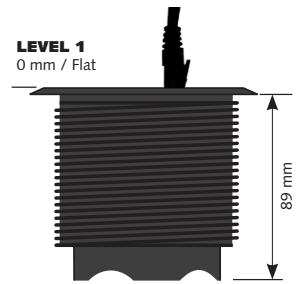

**POWER
dot**

SPECIFIKATIONS

- 1 x Power, 4 x Cable feedthrough
- Electrical Connection: Schuko / grounded 1.5m
- Drilling diameter 79 mm
- Total height 51 mm
- Easy mounting in fixed level.
- Patent-pending PCT, China.
- Part no. 935-PD10 Powerdot Satellite
Accessories:
Decor frame, 115x115 mm;
Silver / White / Black (Feb 2015)

**POWER
dot**

SPECIFIKATIONS

- 1 x EI, 4 x cable feedthrough
- Electrical Connection: Schuko / grounded 1.5m
- Drilling diameter 79 mm
- Height 89-140 mm
- Patent-pending PCT, China.
- Incl. Cover lid and Decor frame 115x115 mm, silver
- Part No. Powerdot Satellite 935-PD11 Adjustable in 3 levels

Accessories:

Decor frame, 115x115 mm;
Silver / White / Black (Feb 2015)

Access point Powerdot Satellite PD12 / PD13

by
Kondator

Principle for height adjustment

935-PD12
Power, data and USB-charger.

935-PD13
Power, HDMI and USB port