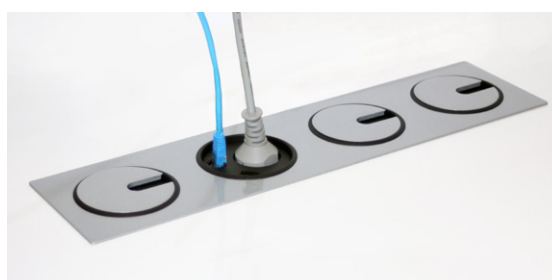

Access point Powerdot Satellite PD11

by
Kondator

Principle for height adjustment

Delivered complete with cover lid and decor frame in silver.

Ingenious design!

A unique satellite outlet, with a pending patent, that offers three alternative height configurations. When installed at its 3rd and lowest level, cables and ports are elegantly hidden within the satellite well. The product is delivered complete with cover lid and decor frame.

**POWER
dot**

SPECIFIKATIONS

- 1 x EI, 4 x cable feedthrough
- Electrical Connection: Schuko / grounded 1.5m
- Drilling diameter 79 mm
- Height 89-140 mm
- Patent-pending PCT, China.
- Incl. Cover lid and Decor frame 115x115 mm, silver
- Part No. Powerdot Satellite 935-PD11 Adjustable in 3 levels

Accessories:

Decor frame, 115x115 mm;
Silver / White / Black (Feb 2015)

Access point Powerdot Satellite PD12 / PD13

by
Kondator

Principle for height adjustment

935-PD12
Power, data and USB-charger.

935-PD13
Power, HDMI and USB port

The satellite is easily mounted in table tops and can after that be adjusted in three levels depending on desired feature or needs.

Can also be supplemented with decor frame for installation of 1, 2 or 4 satellites in groups. (Feb 2015)