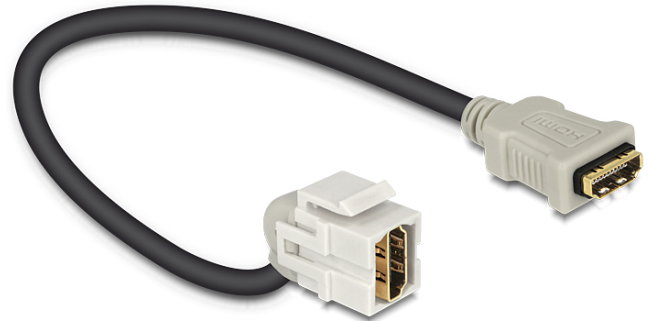

Delock Keystone module HDMI female > HDMI female 110° with cable

Description

This module by Delock can be used to extend e. g. an HDMI cable. With its standardised dimensions it can be used for easy snap-in mounting in e. g. a Keystone patchpanel, face plate or surface-mount box. The short, angled cable has a low mounting depth and allows a space-saving installation in hard to reach places in equipment or in cable ducts.

22 cm

Specification

- Connector: HDMI A female > HDMI A female
- Gold plated contacts
- For Keystone ports with 19.2 x 14.9 mm
- Cable length: ca. 22 cm (with connectors)

Item No. 86326

EAN 4043619863266

Country of origin China

Package content

- Keystone module with cable

Package

- Poly bag

Images