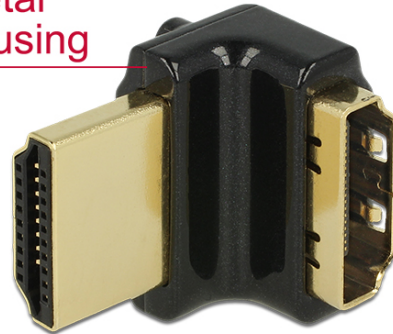

Delock Adapter High Speed HDMI with Ethernet – HDMI-A female > HDMI-A male 4K 90° angled up black

Description

This HDMI adapter by Delock enables to lead the female port of the HDMI devices, e.g. flat screen etc. 90° up. Thus it can connect the HDMI cable without any problem in case the existing HDMI female port is difficult to access.

metal housing

4K

Specification

- Connector: High Speed HDMI-A 19 pin female > High Speed HDMI-A 19 Pin female
- High Speed HDMI with Ethernet (HEC) specification
- Angled 90° up
- Gold-plated connector
- Resolution up to 3840 x 2160 @ 60 Hz (depending on the monitor and your system)
- Metal housing
- Maße (LxBxH): ca. 21.4 x 19.0 14.5 mm
- Colour: black

Interface	
Connection 1:	1 x High Speed HDMI-A 19 pin female
Connection 2:	1 x High Speed HDMI-A 19 pin male
Technical characteristics	
Maximum screen resolution:	3840 x 2160 @ 60 Hz
Physical characteristics	
Housing:	metal
Pin finishing:	gold-plated
Colour:	black
Length:	21.4 mm
Width:	19.0 mm
Height:	14.5 mm