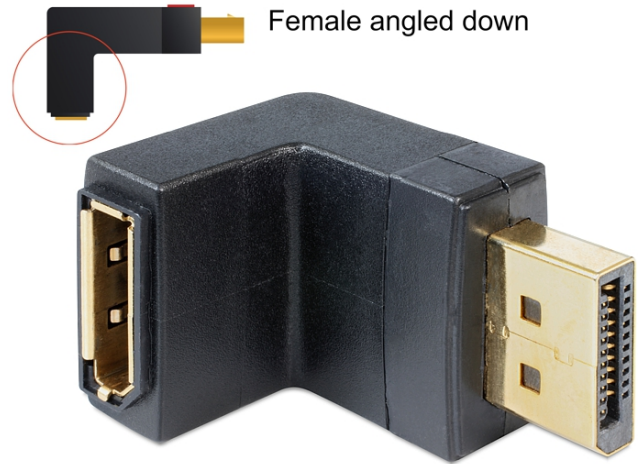

Delock Adapter Displayport 1.1 male > Displayport female angled down

Description

This Displayport adapter by Delock enables you to lead the female port of your Displayport devices, e.g. flat screen etc. 90° down. Thus you can connect your Displayport cable without any problem in case the existing DP female port is difficult to access.

Specification

- Connector: Displayport male > Displayport female
- Female port 90° angled down.
- Displayport plug with button
- Gold-plated connector
- Dimension: ca. 40 x 25 x 11 mm
- Colour: black

Package content