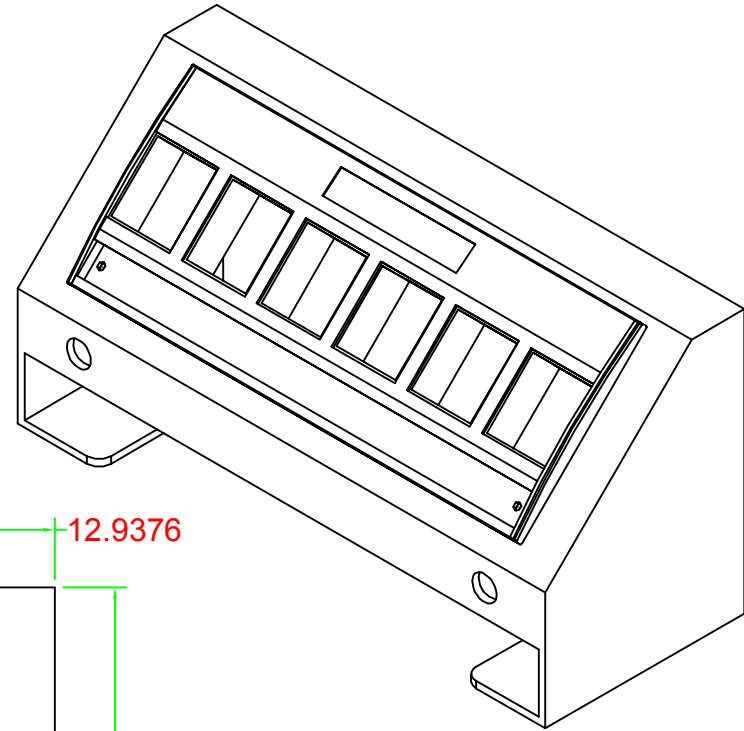

86268 6-Port Multimedia Panel

DELOCK[®]
we move the world

DRAW NO:		ITEM NO:	
 APPR		CUSTOMER:	
UNIT: m/m	DESIGN	DATE:	
SCALE:	Ref. NO:	TOLERANCE:	· ± 1 · X ± 0.2 · XX ± 0.15