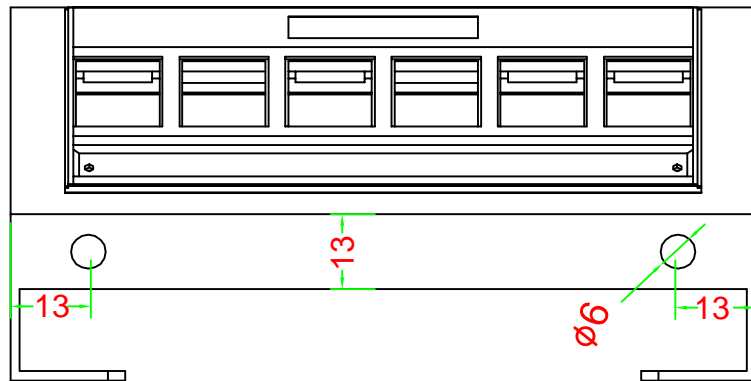

86268 6-Port Multimedia Panel

DELOCK[®]
we move the world

DRAW NO:		ITEM NO:	
 APPR		CUSTOMER:	
UNIT: m/m	DESIGN	DATE:	
SCALE:	Ref. NO:	TOLERANCE:	· ± 1 · X ± 0.2 · XX ± 0.15