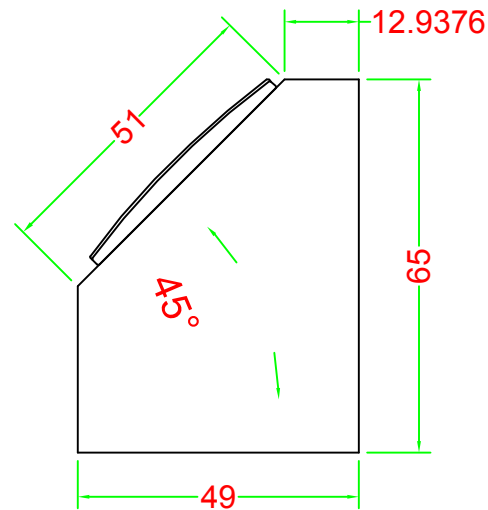

86268 6-Port Multimedia Panel

DELOCK[®]
we move the world

DRAW NO:		ITEM NO:	
 APPR		CUSTOMER:	
UNIT: m/m	DESIGN	DATE:	
SCALE:	Ref. NO:	TOLERANCE:	· ± 1 · X ± 0.2 · XX ± 0.15