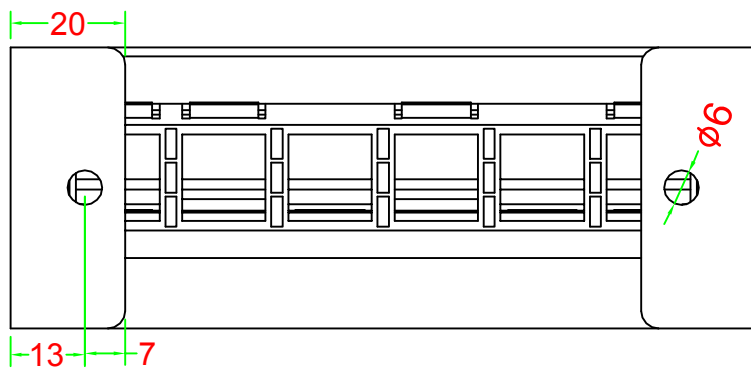

86268 6-Port Multimedia Panel

DELOCK[®]
we move the world

DRAW NO:		ITEM NO:	
 APPR		CUSTOMER:	
UNIT: m/m	DESIGN	DATE:	
SCALE:	Ref. NO:	TOLERANCE:	· ± 1 · X ± 0.2 · XX ± 0.15