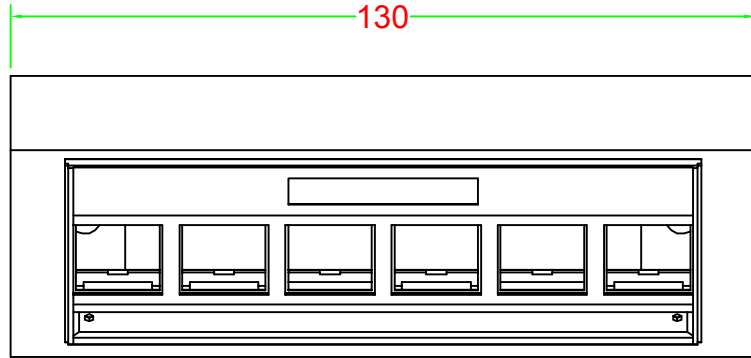

86268 6-Port Multimedia Panel

DELOCK[®]
we move the world

DRAW NO:		ITEM NO:	
 APPR		CUSTOMER:	
UNIT: m/m	DESIGN	DATE:	
SCALE:	Ref. NO:	TOLERANCE:	· ± 1 · X ± 0.2 · XX ± 0.15