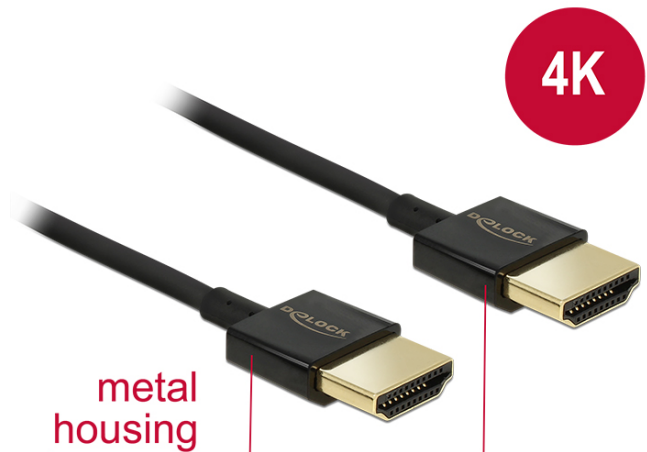

Item No. 84775

Delock Cable High Speed HDMI with Ethernet - HDMI-A male > HDMI-A male 3D 4K 4.5 m Active Slim High Quality

Description

This High Quality High Speed HDMI with Ethernet cable by Delock stands out due to its slim diameter and its short connectors. The triple shielded cable combines fast data transfer as well as audio- / video- and Ethernet connection. Due to the support of a maximum bandwidth of 18 Gb/s, 4K content (maximum frame rate 60 Hz), 3D content in 4K resolution (maximum frame rate 24 Hz) and content in 21:9 cinema aspect ratio can now be displayed. The cable allows the simultaneous transmission of two video channels to display video streams for two users on one screen, as well as the simultaneous transmission of up to four audio channels. The quality of audio transmissions is significantly improved by the sampling rate of up to 1536 kHz.