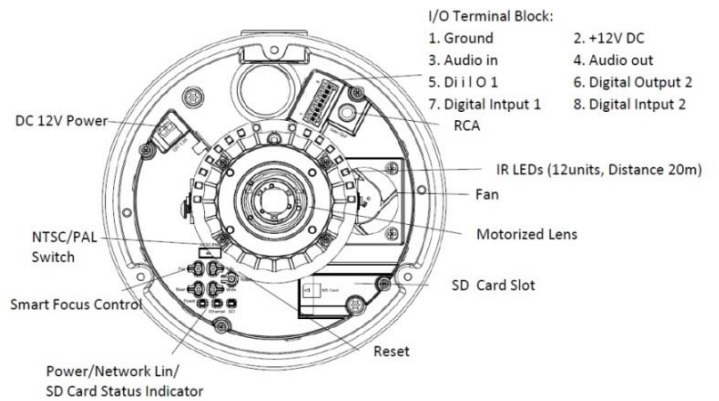

# Technical Specifications

Camera	
<b>Model</b>	D8220 2MP Motorized P-iris Outdoor Dome
<b>Image sensor</b>	1/3" megapixel CMOS sensor
<b>Lens</b>	F1.6, 2.8 - 12 mm motorized, P-iris lens
<b>Angle of view</b>	33° - 104° horizontal
<b>Min illumination</b>	0.05 lux @ F1.6 (color) 0.001 lux (B/W) 0 lux (IR LED on)
<b>IR working distance</b>	20m effective range Adaptive IR, adjustable brightness via FW
<b>IR LEDs</b>	High performance IR LED x 16(850nm)
<b>Day/Night function</b>	Mechanical IR cut filter

Audio	
<b>Audio streaming</b>	Two-way (full duplex) Line in/ line out
<b>Audio compression</b>	G.711 $\mu$ law, a law/ G.726/ AMR

Network	
<b>Security</b>	Multiple user access levels with password protection, HTTPS encryption
<b>Supported protocols</b>	Bonjour, TCP/ IP, DHCP, DNS, DynDNS, PPPoE, ARP, ICMP, FTP, SMTP, NTP, UPnP, RTSP, RTP, RTCP, HTTP, HTTPS, SSL, TCP, UDP
<b>Users</b>	10 simultaneous users

## Dimensions