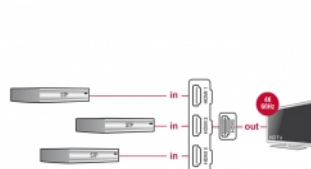

Item No. 18600

Delock HDMI UHD Switch 3 x HDMI in > 1 x HDMI out 4K with integrated cable 50 cm

Description

With this HDMI switch by Delock up to three HDMI devices can be used with one HDMI monitor, TV or beamer. The button on the device allows switching between the HDMI devices.

Specification

- Connectors:
 - Input:
 - 3 x HDMI-A 19 pin female
 - Output:
 - 1 x HDMI-A 19 pin male
- HDMI port selection by button
- LED indicators for active HDMI port
- High Speed HDMI specification
- Supports 3D displays
- Supports HDCP 1.4 and 2.2
- Resolution up to 3840 x 2160 @ 60 Hz (depending on the system and the connected hardware)
- Video bandwidth up to 600 MHz / 6 Gbps per channel, max. 18 Gbps
- No external power supply needed
- Plastic housing
- Colour: black
- Dimensions (LxWxH): ca. 81 x 62 x 16 mm
- Cable length without connectors: ca. 50 cm

System requirements

- One free HDMI female
- HDMI cable

Package content

- HDMI switch
- User manual

Additional Information

EAN: 4043619186006

Country of origin: China

Package: Retail Box

Images

General	
LED indicator:	Activity
Interface	
Output:	1 x HDMI-A 19 pin male
Input:	3 x HDMI-A 19 pin female
Technical characteristics	
Maximum screen resolution:	3840 x 2160 @ 60 Hz
Voltage:	No external power supply needed
Video bandwidth:	600 MHz / 6 Gbps
Physical characteristics	
Housing material:	Plastic
Cable length:	ca. 50 cm (without connectors)
Length:	81 mm
Width:	62 mm
Height:	16 mm